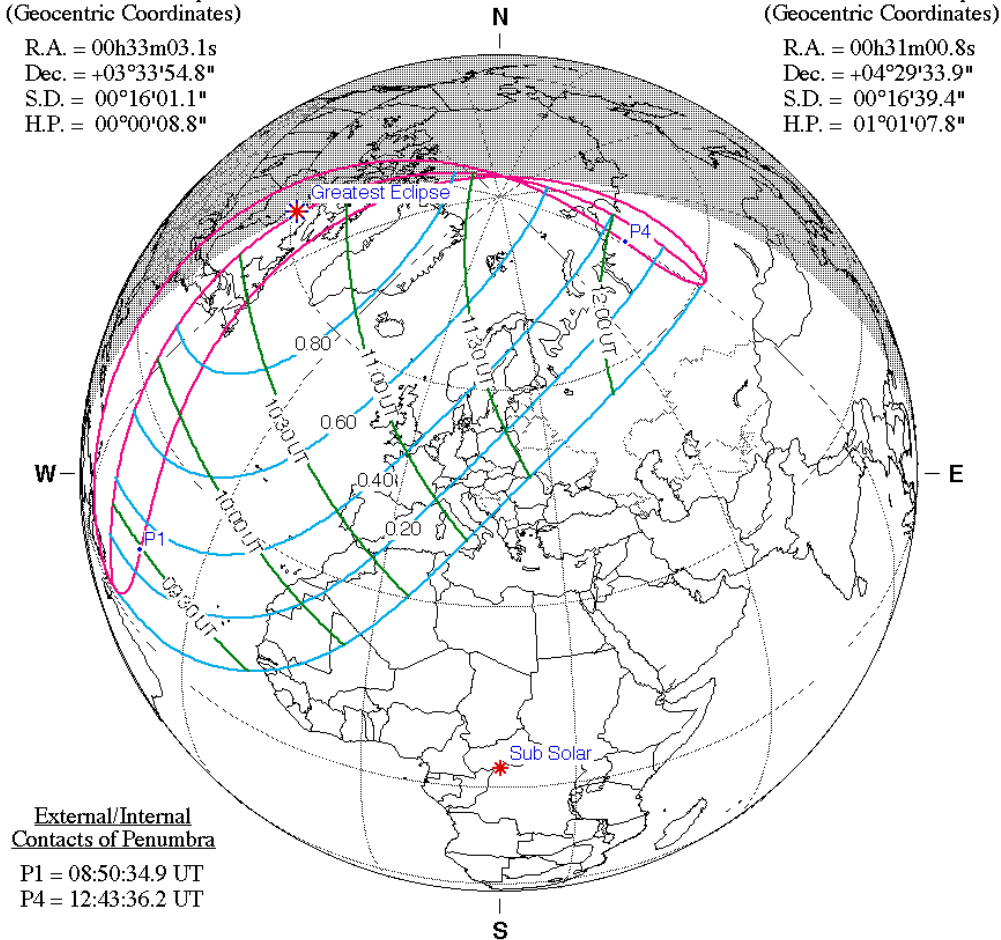

Partial Solar Eclipse of 2025 Mar 29

Geocentric Conjunction = 11:46:09.2 UT   J.D. = 2460763.990384

Greatest Eclipse = 10:47:18.4 UT   J.D. = 2460763.949519

Eclipse Magnitude = 0.9361   Gamma = 1.0405

Saros Series = 149   Member = 21 of 71

Sun at Greatest Eclipse (Geocentric Coordinates)

R.A. = 00h33m03.1s
Dec. = +03°33'54.8"
S.D. = 00°16'01.1"
H.P. = 00°00'08.8"

Moon at Greatest Eclipse (Geocentric Coordinates)

R.A. = 00h31m00.8s
Dec. = +04°29'33.9"
S.D. = 00°16'39.4"
H.P. = 01°01'07.8"

External/Internal Contacts of Penumbra

P1 = 08:50:34.9 UT

P4 = 12:43:36.2 UT

Ephemeris & Constants

Eph. = Newcomb/ILE

$\Delta T = 82.3$ s

$k_1 = 0.2724880$

$k_2 = 0.2722810$

$\Delta b = 0.0''$ $\Delta l = 0.0''$

Geocentric Libration (Optical + Physical)

$l = -2.00^\circ$

$b = -1.35^\circ$

$c = -21.73^\circ$

Brown Lun. No. = 1265

F. Espenak, NASA's GSFC - Fri, Jul 2,
sunearth.gsfc.nasa.gov/eclipse/eclipse.html