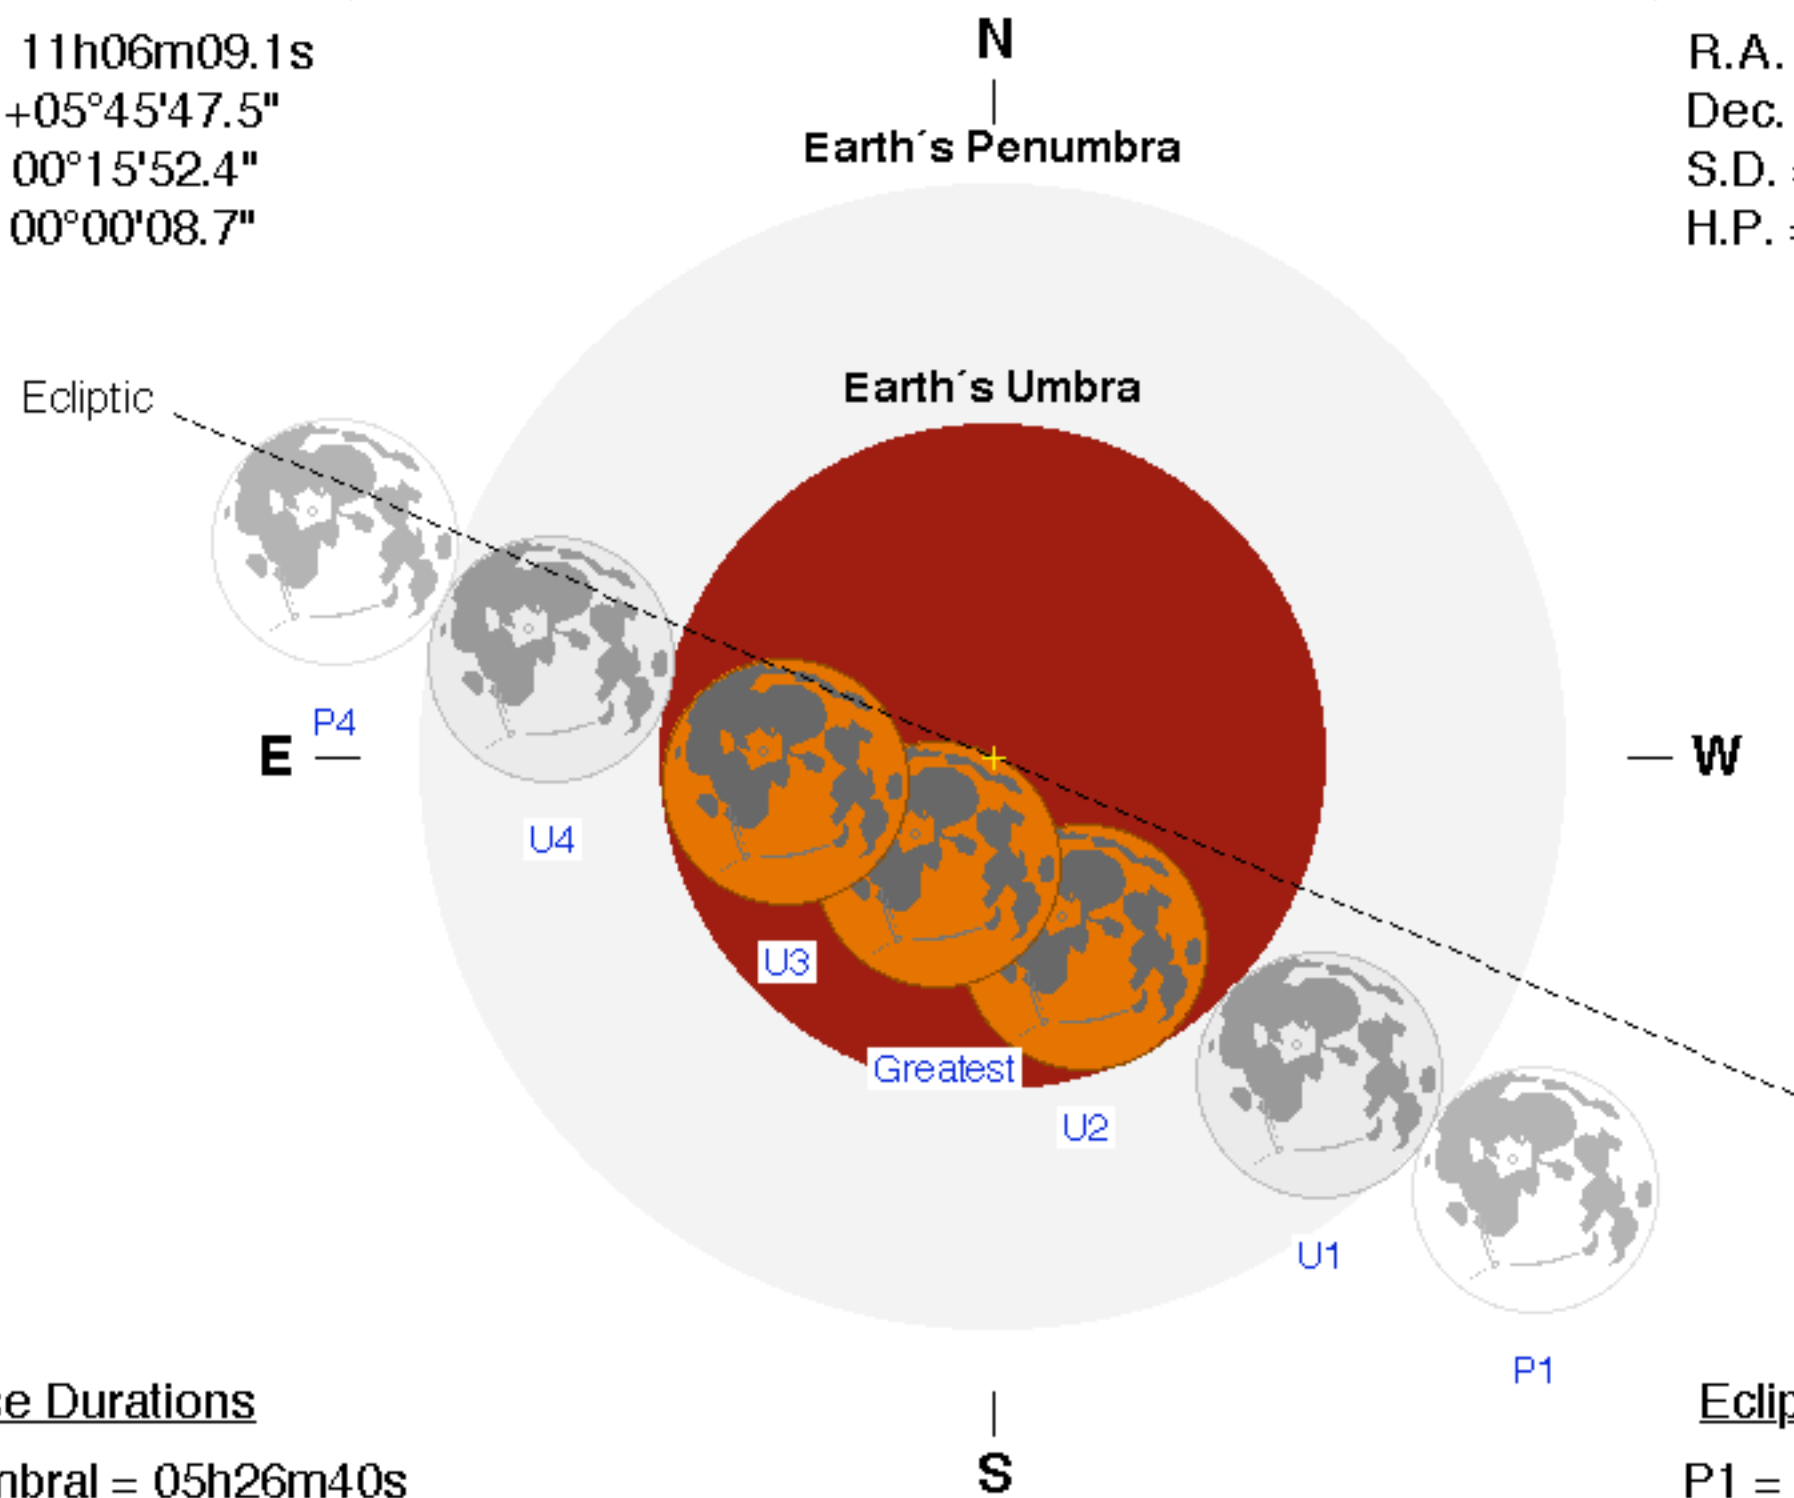

Dec. = -06°00'08.9"

S.D. = 00°16'09.8"

H.P. = 00°59'19.1"

Eclipse Durations

Penumbral = 05h26m40s

Umbral = 03h29m24s

Total = 01h22m06s

$\Delta T = 75$ s