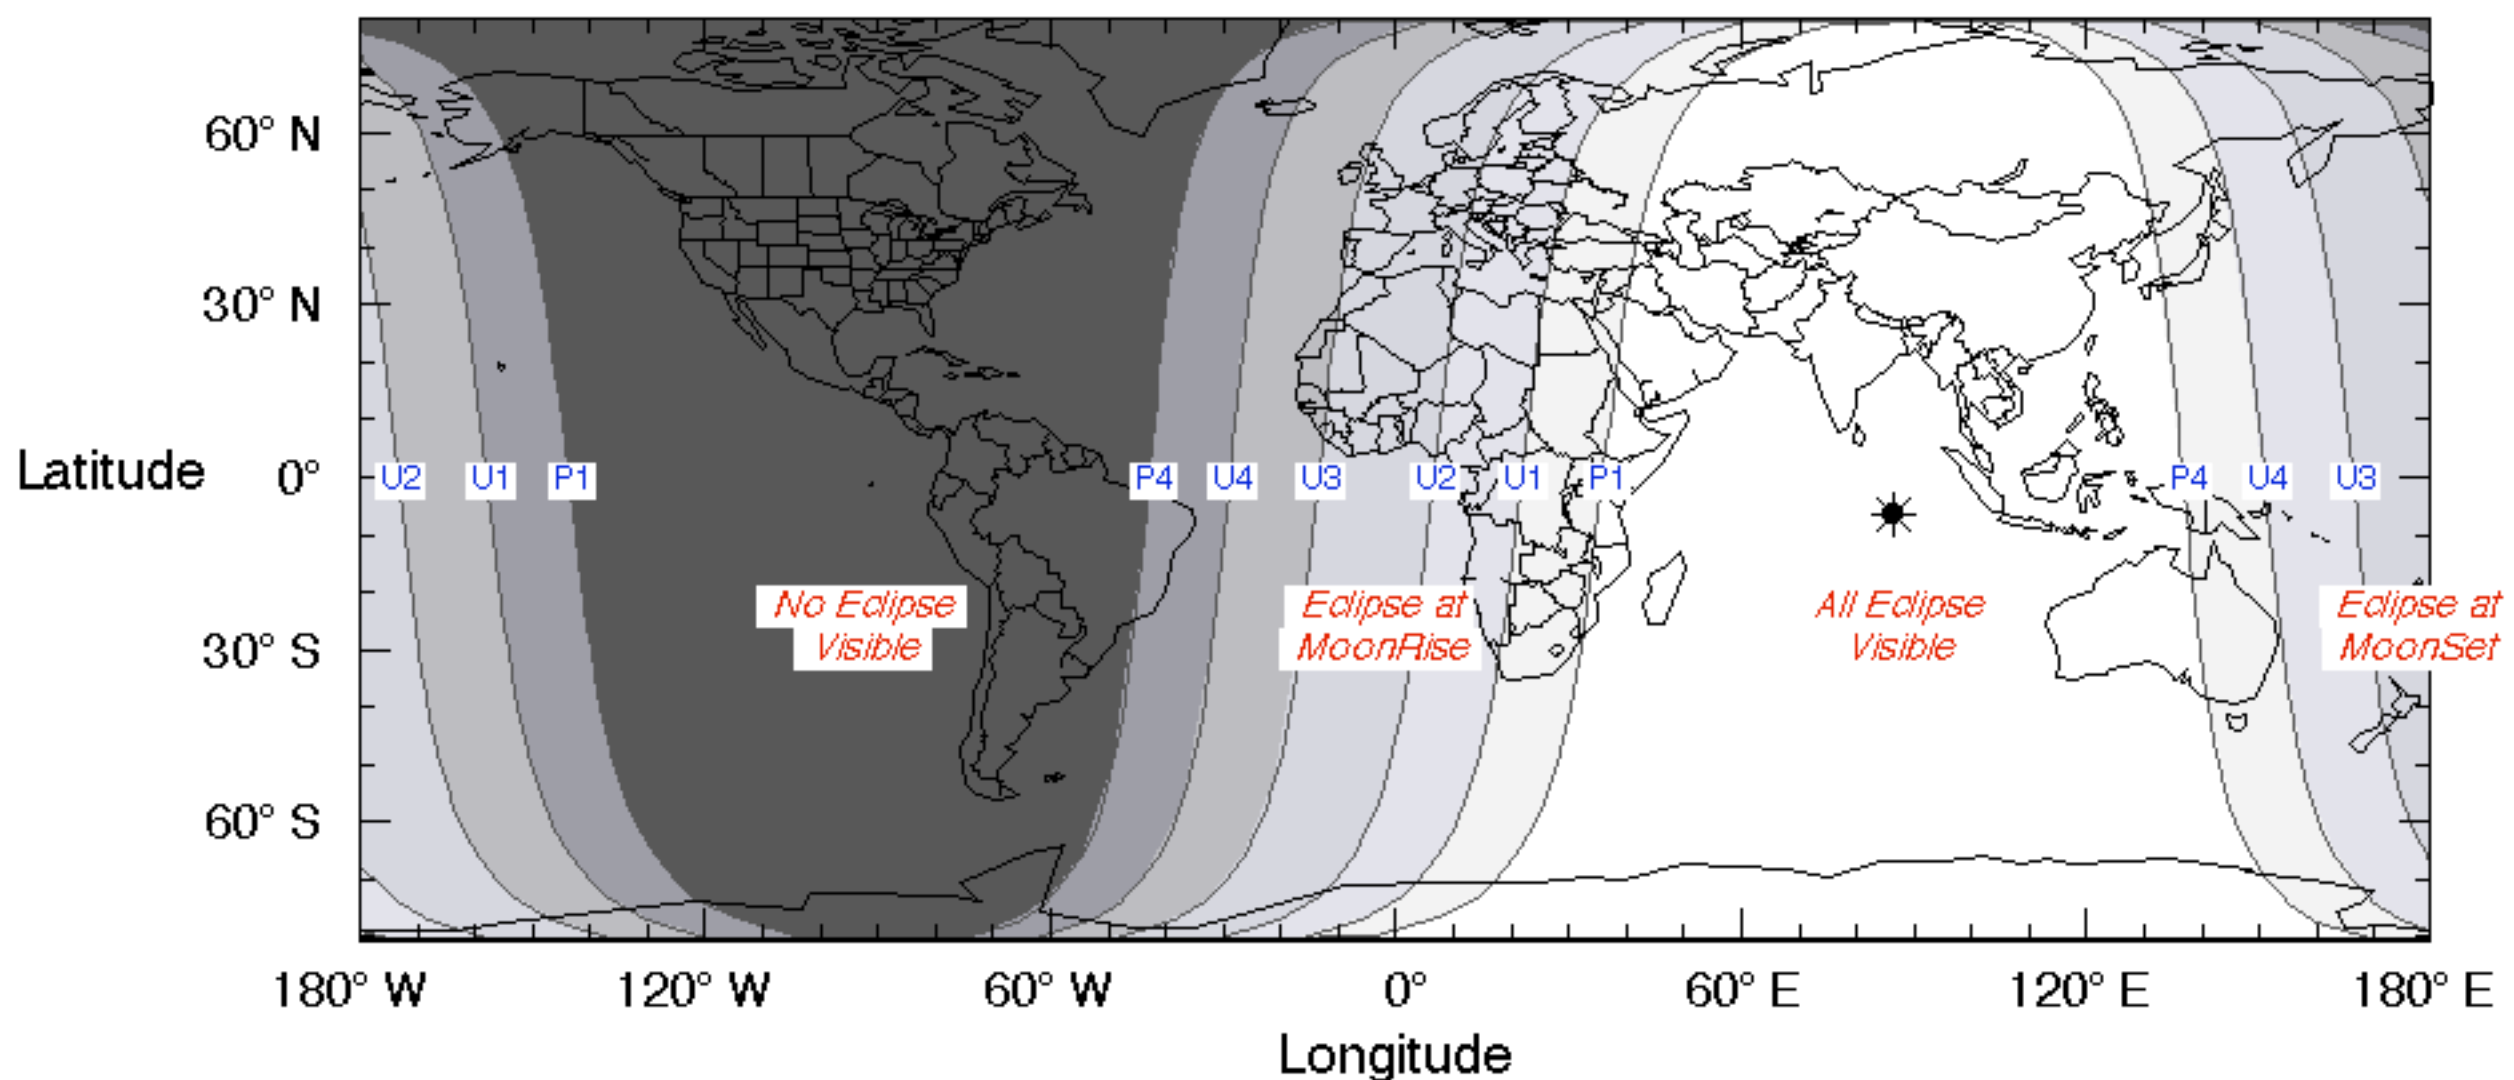

Total Lunar Eclipse of 2025 Sep 07

Ecliptic Conjunction = 18:10:03.1 TD (= 18:08:48.3 UT)

Greatest Eclipse = 18:12:57.9 TD (= 18:11:43.1 UT)

Penumbral Magnitude = 2.3440

P. Radius = 1.2655°

Gamma = -0.2752

Umbral Magnitude = 1.3619

U. Radius = 0.7364°

Axis = 0.2720°

Saros Series = 128

Member = 41 of 71

Sun at Greatest Eclipse (Geocentric Coordinates)

R.A. = 11h06m09.1s

Dec. = +05°45'47.5"

S.D. = 00°15'52.4"

H.P. = 00°00'08.7"

Moon at Greatest Eclipse (Geocentric Coordinates)

R.A. = 23h06m40.4s

Dec. = -06°00'08.9"

S.D. = 00°16'09.8"

H.P. = 00°59'19.1"

Eclipse Durations

Penumbral = 05h26m40s

Umbral = 03h29m24s

Total = 01h22m06s

$\Delta T = 75$ s

Rule = CdT (Danjon)

Eph. = VSOP87/ELP2000-85

F. Espenak, NASA's GSFC

eclipse.gsfc.nasa.gov/eclipse.html

Eclipse Contacts

P1 = 15:28:21 UT

U1 = 16:27:02 UT

U2 = 17:30:41 UT

U3 = 18:52:47 UT

U4 = 19:56:26 UT

P4 = 20:55:00 UT