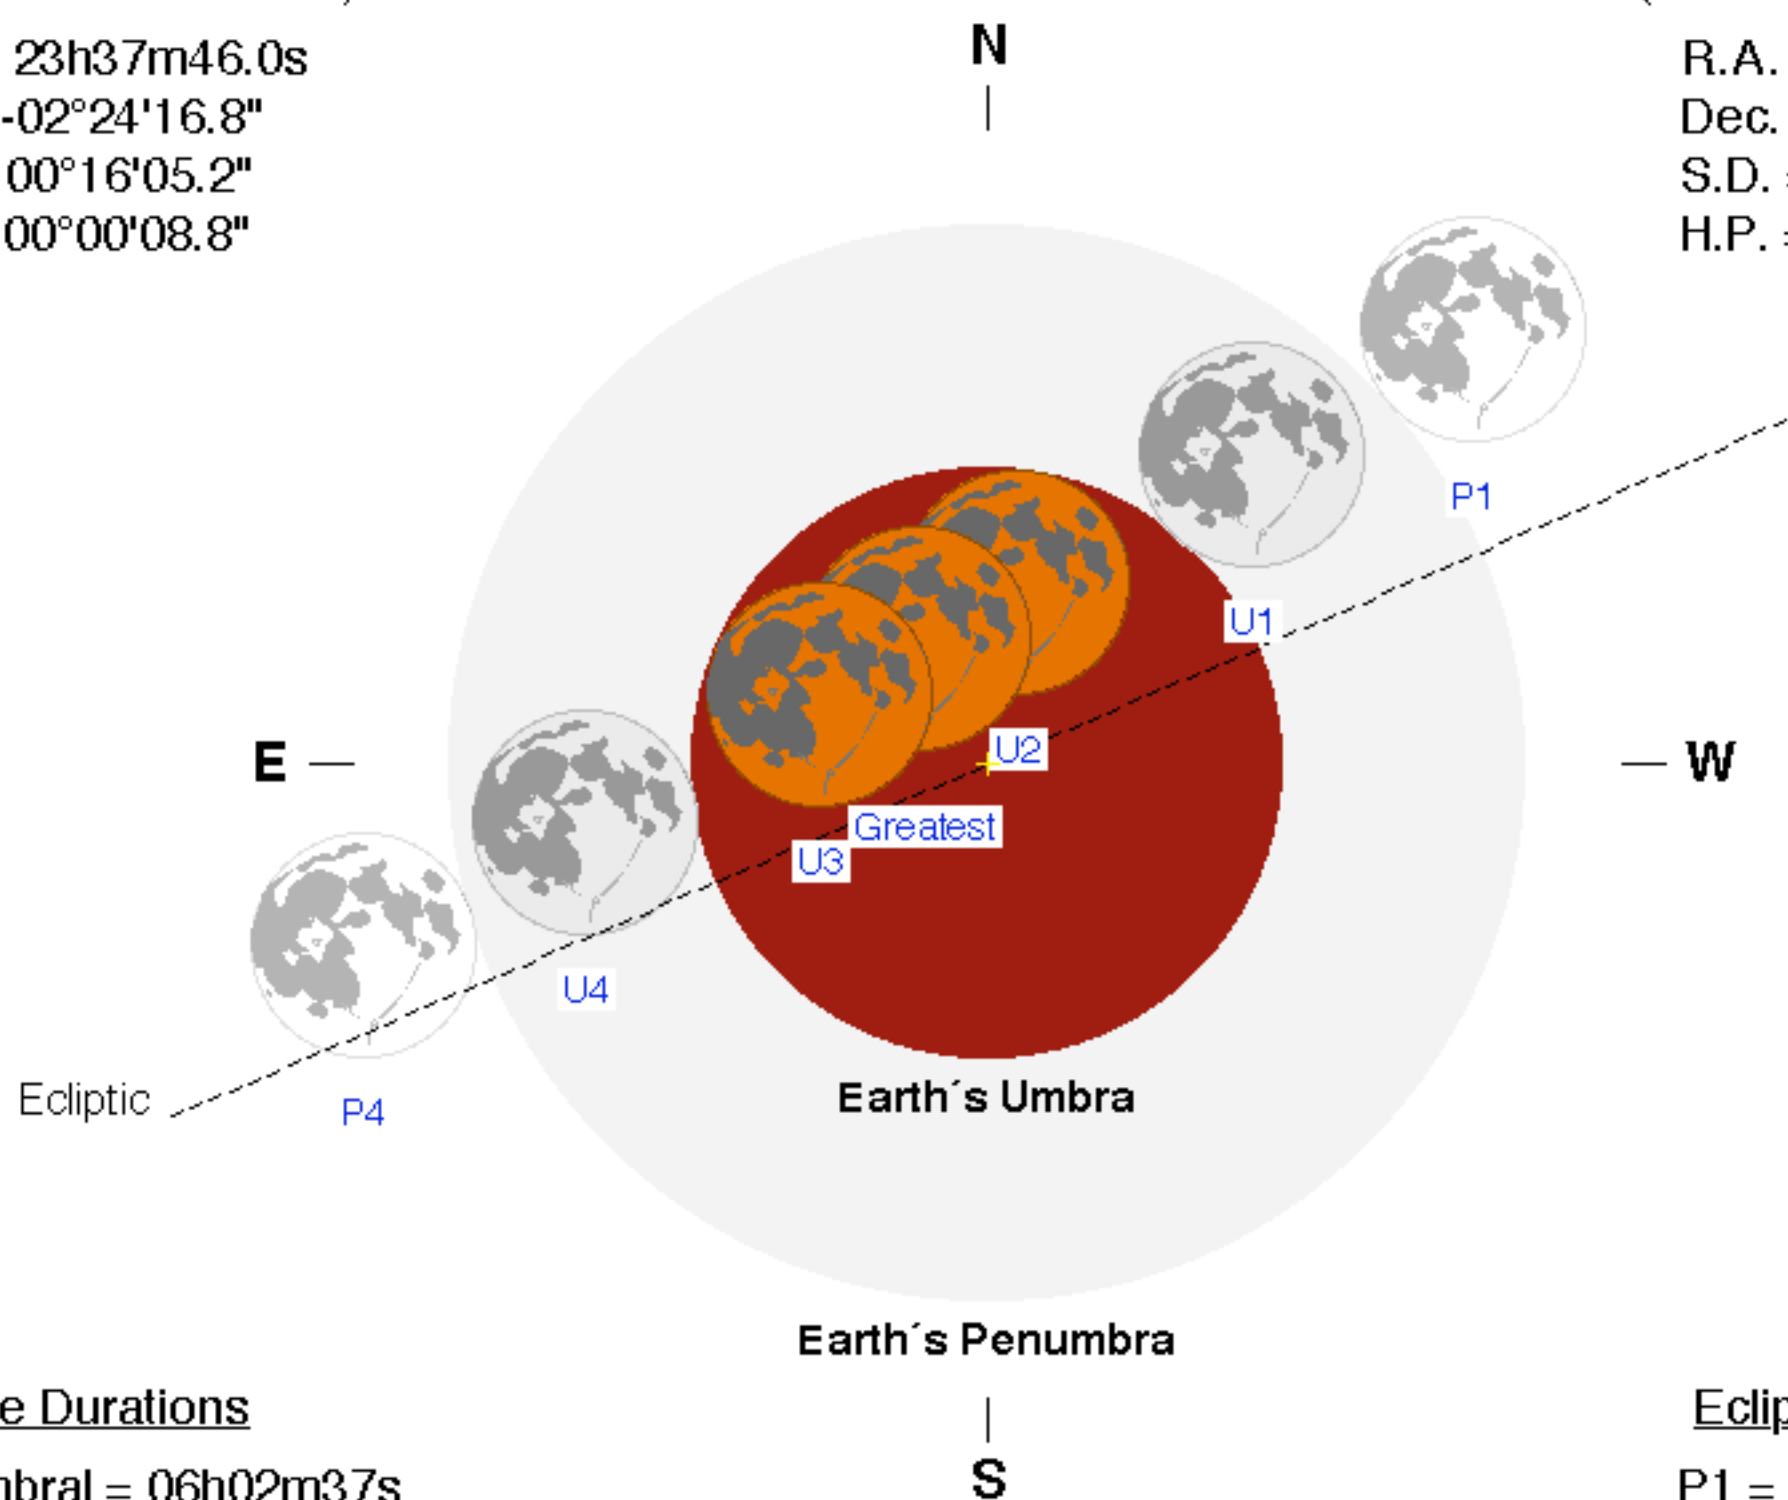

H.P. = 00°00'08.8"

Moon at Greatest Eclipse (Geocentric Coordinates)

R.A. = 11h38m23.0s

Dec. = +02°40'54.6"

S.D. = 00°14'52.8"

H.P. = 00°54'36.8"

Eclipse Durations

Penumbral = 06h02m37s