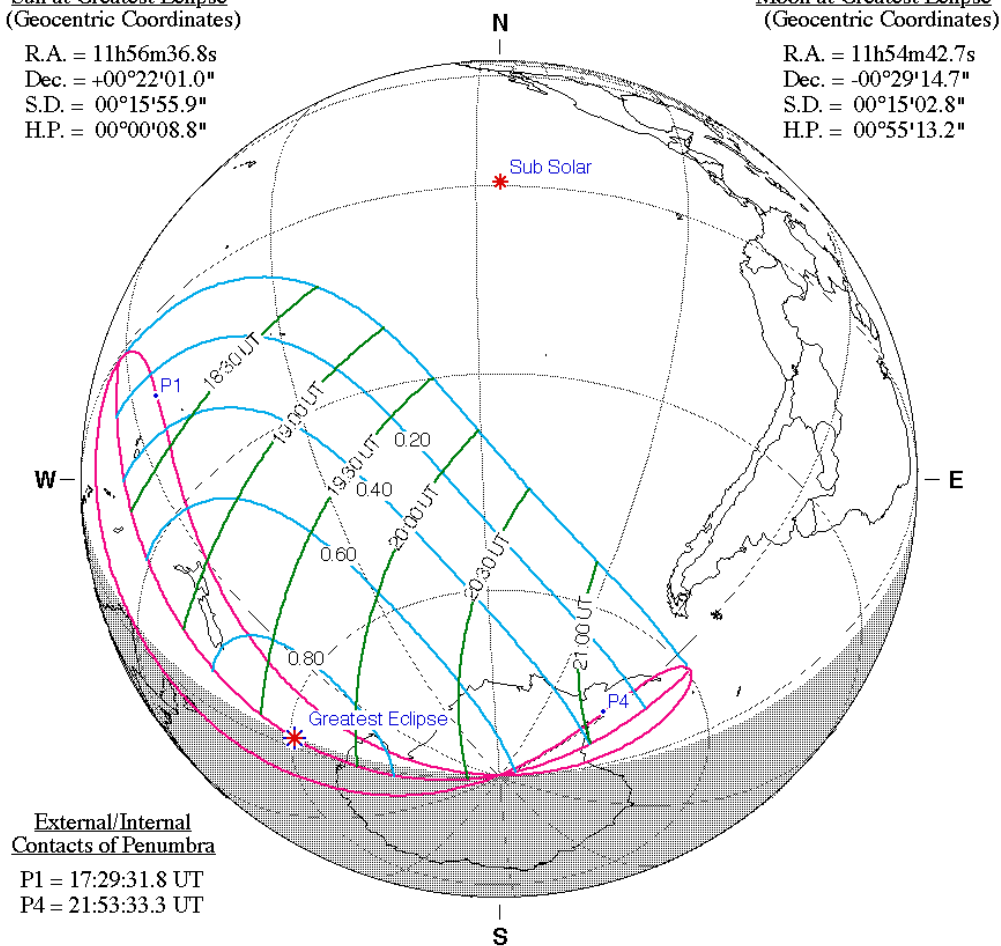

Moon at Greatest Eclipse
(Geocentric Coordinates)

R.A. = 11h54m42.7s
 Dec. = -00°29'14.7"
 S.D. = 00°15'02.8"
 H.P. = 00°55'13.2"

External/Internal
Contacts of Penumra

P1 = 17:29:31.8 UT
 P4 = 21:53:33.3 UT