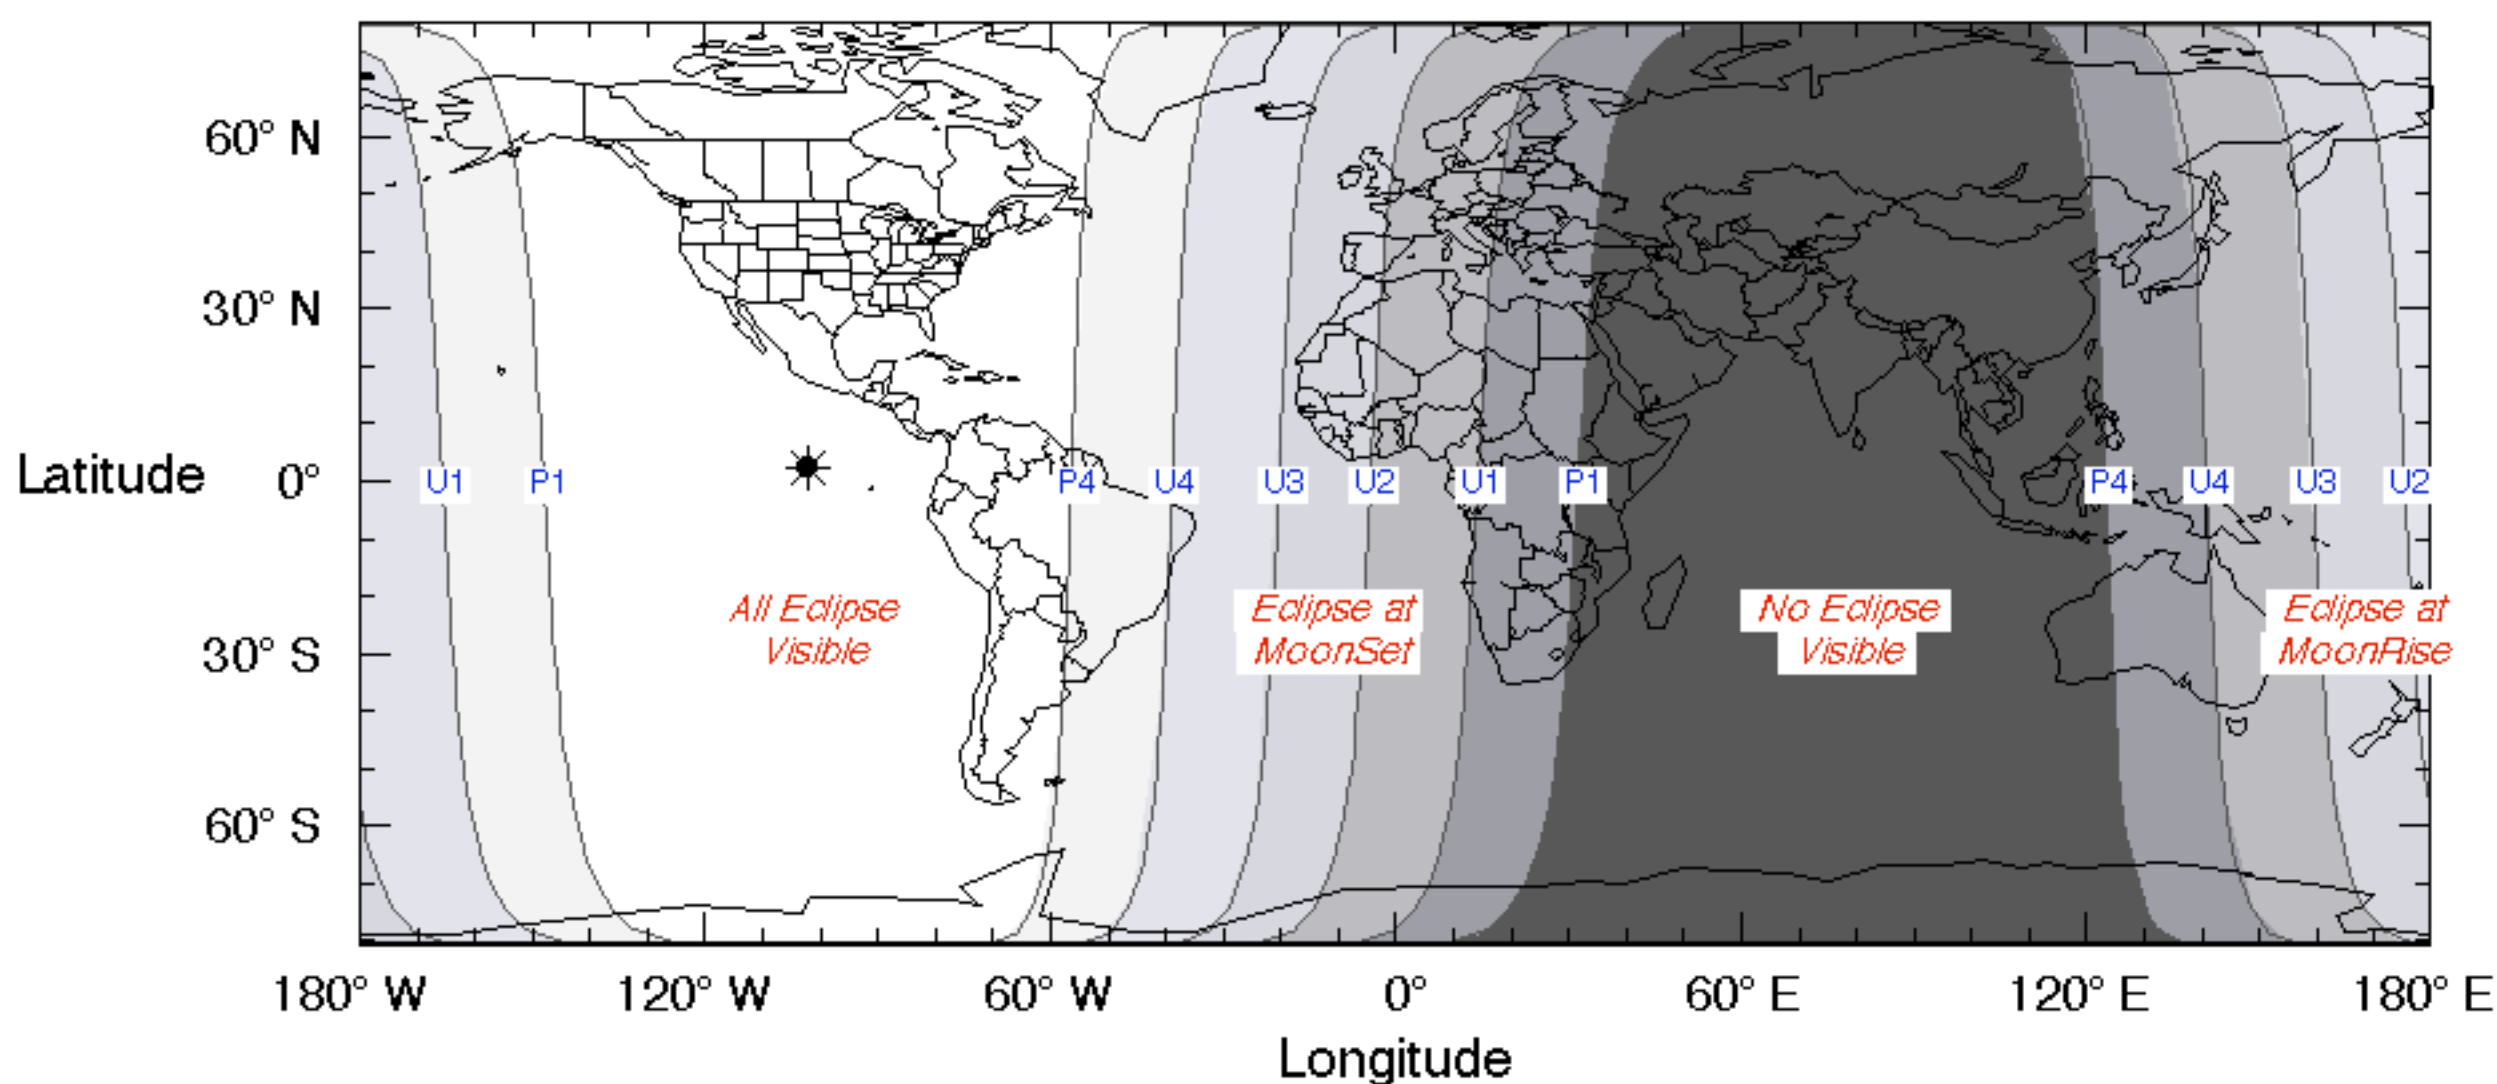

U2 = 06:25:59 UT

U3 = 07:31:23 UT

U4 = 08:47:48 UT

P4 = 10:00:01 UT

F. Espenak, NASA's GSFC
eclipse.gsfc.nasa.gov/eclipse.html

Total Lunar Eclipse of 2025 Sep 07

Ecliptic Conjunction = 18:10:03.1 TD (= 18:08:48.3 UT)