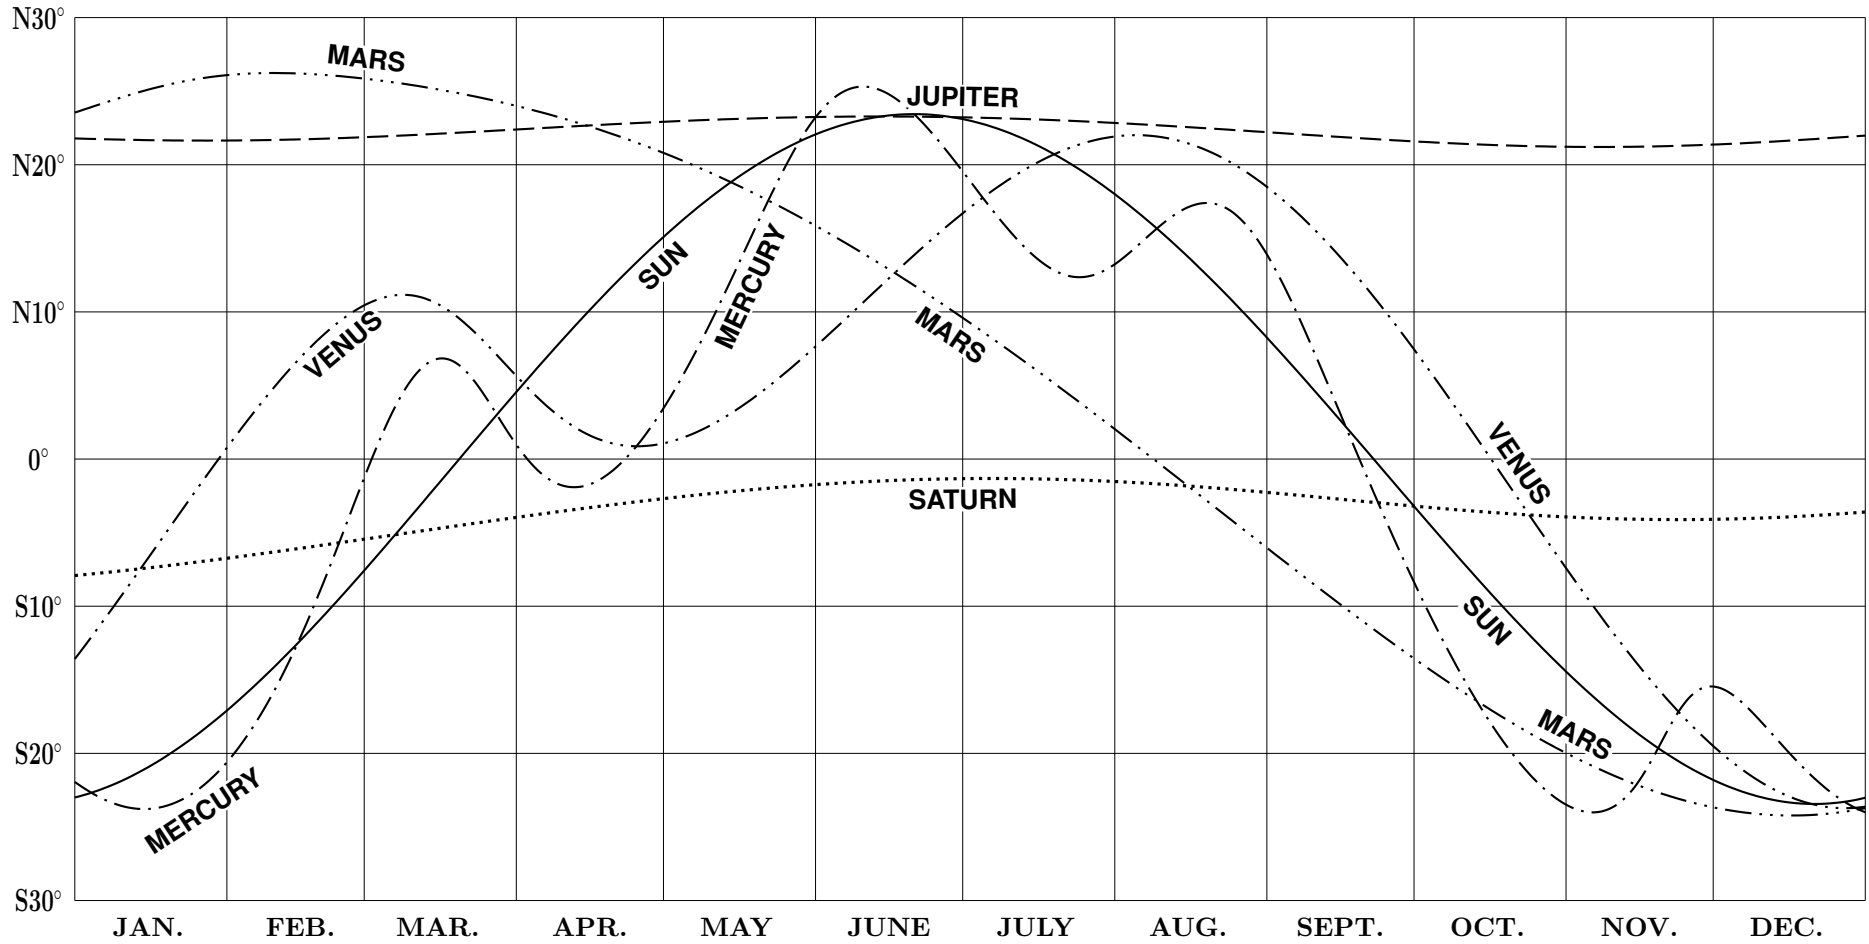

DECLINATION OF SUN AND PLANETS, 2025