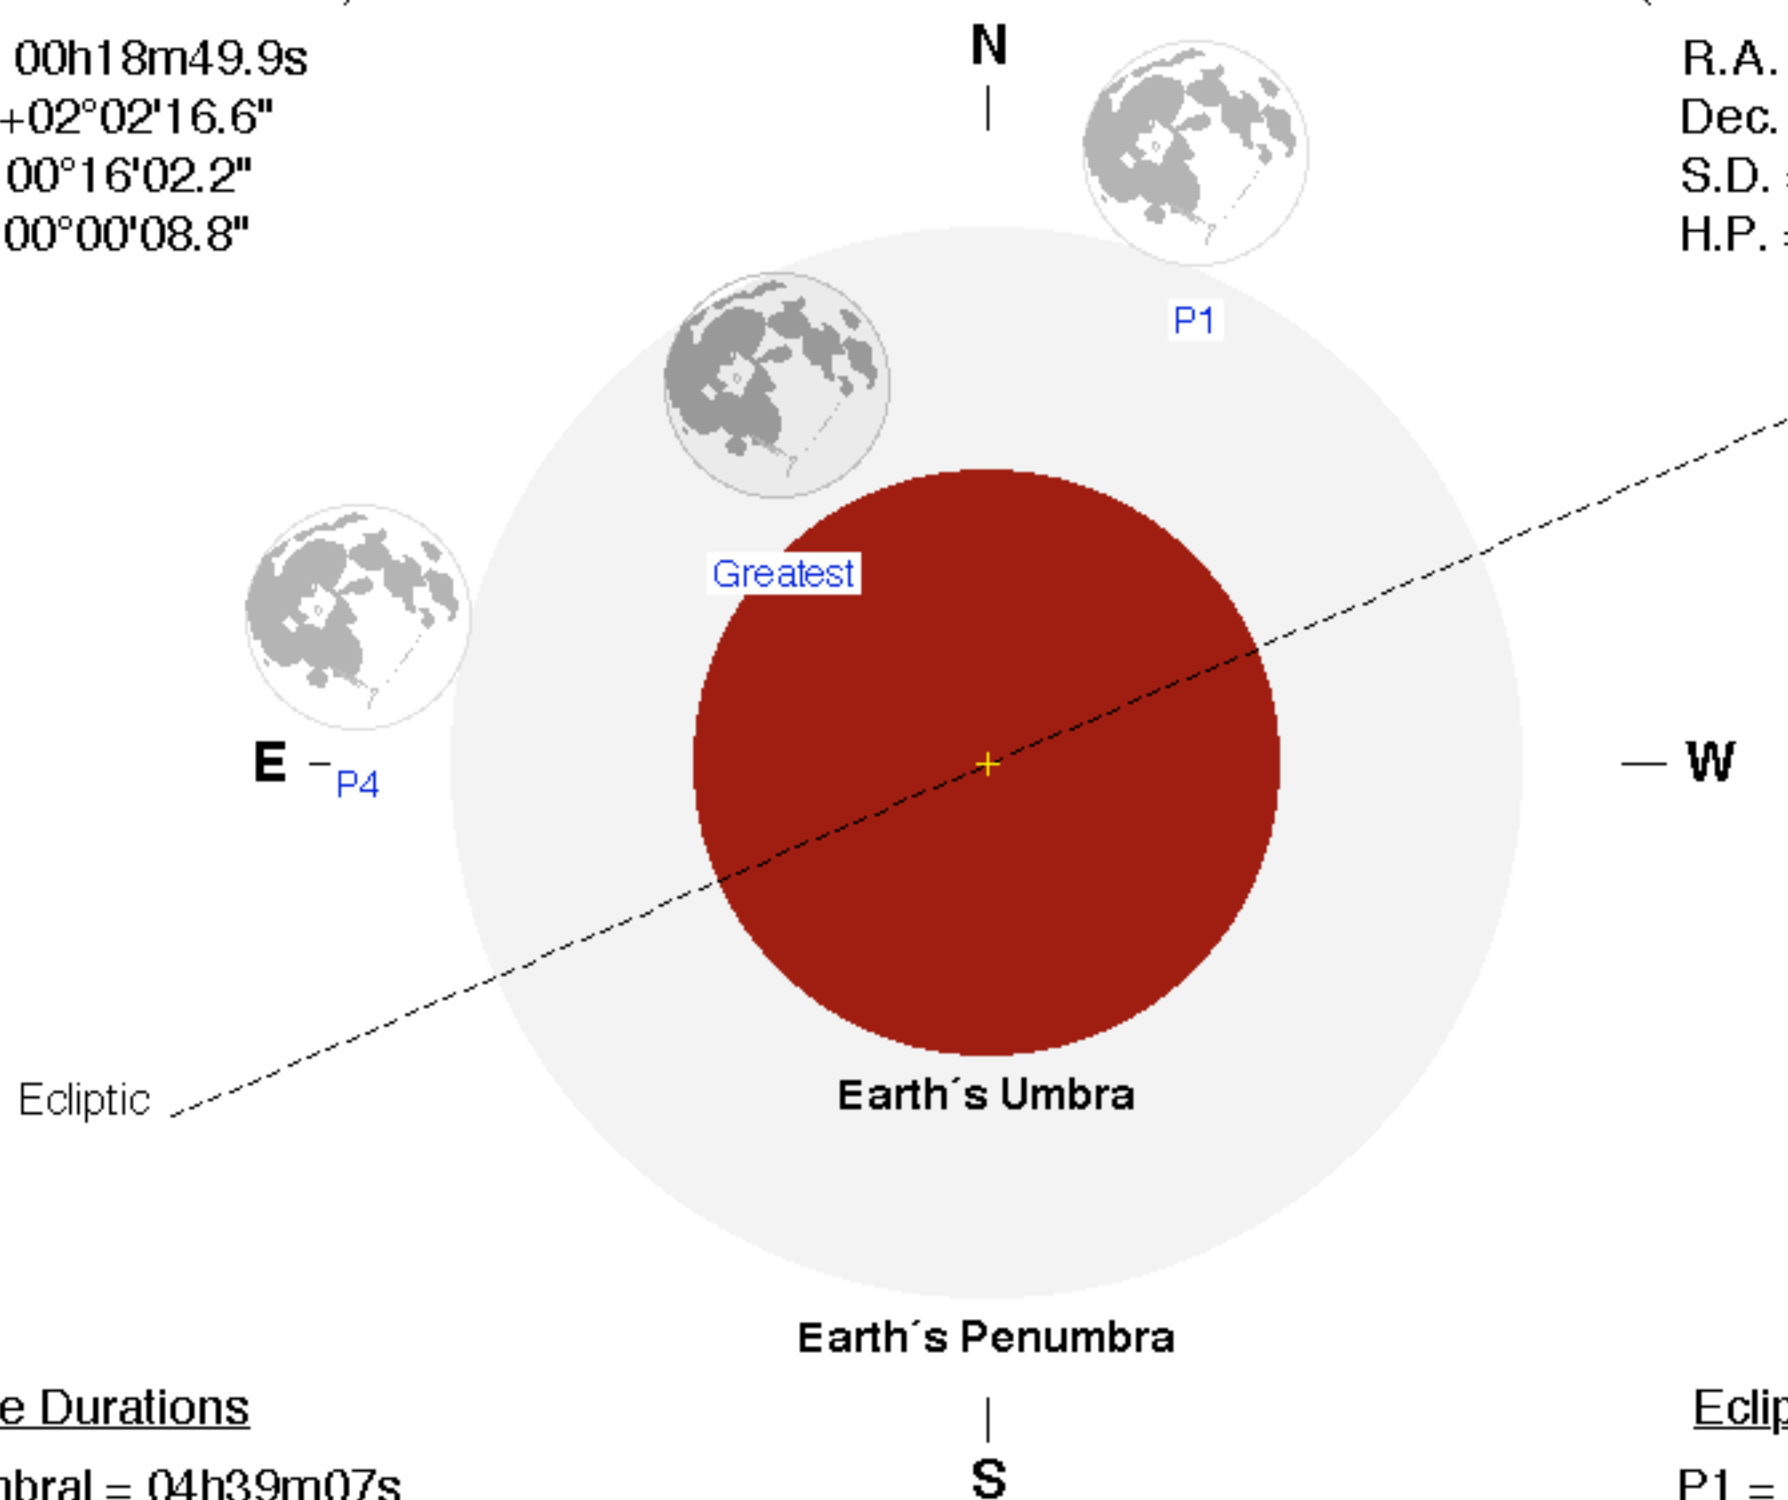

S.D. = 00°16'02.2"

H.P. = 00°00'08.8"

Moon at Greatest Eclipse (Geocentric Coordinates)

R.A. = 12h20m41.3s

Dec. = -01°12'05.4"

S.D. = 00°14'44.3"

H.P. = 00°54'05.4"

Eclipse Durations