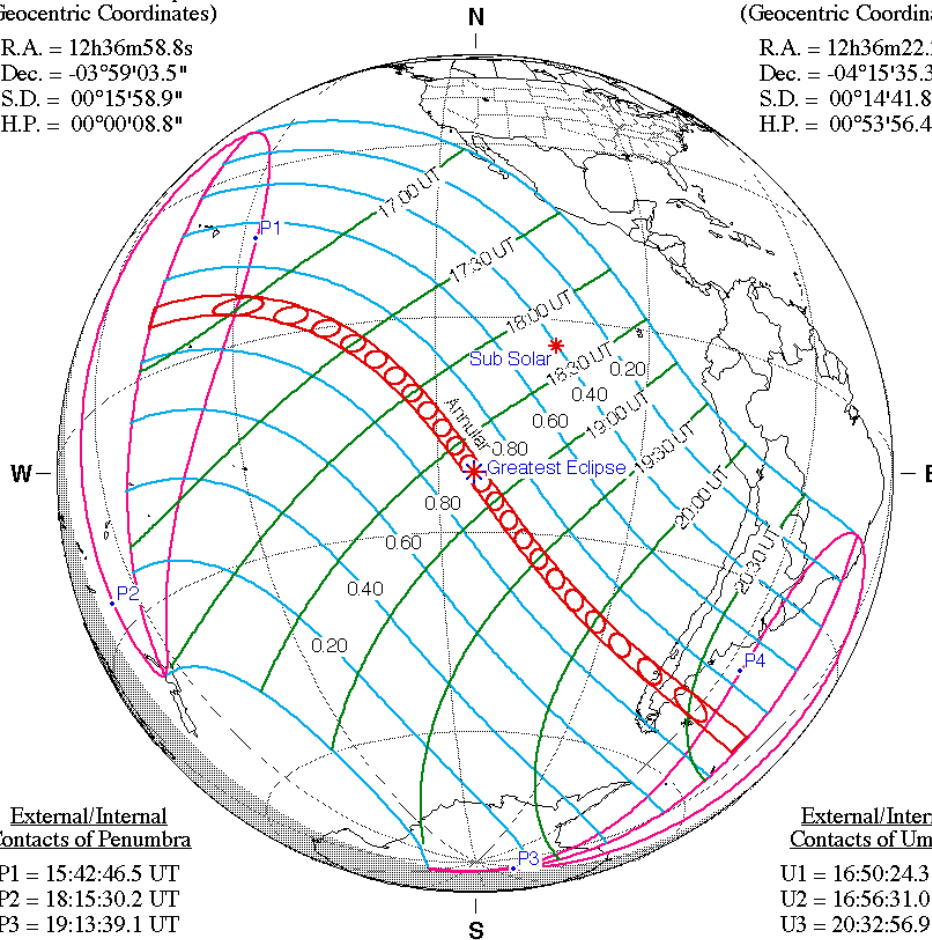

Annular Solar Eclipse of 2024 Oct 02

Geocentric Conjunction = 19:07:53.1 UT   J.D. = 2460586.297142
Greatest Eclipse = 18:44:51.3 UT   J.D. = 2460586.281150

Eclipse Magnitude = 0.9326   Gamma = -0.3510

Saros Series = 144   Member = 17 of 70

Sun at Greatest Eclipse
(Geocentric Coordinates)

R.A. = 12h36m58.8s
Dec. = -03°59'03.5"
S.D. = 00°15'58.9"
H.P. = 00°00'08.8"

Moon at Greatest Eclipse
(Geocentric Coordinates)

R.A. = 12h36m22.2s
Dec. = -04°15'35.3"
S.D. = 00°14'41.8"
H.P. = 00°53'56.4"

External/Internal
Contacts of Penumbra

P1 = 15:42:46.5 UT
P2 = 18:15:30.2 UT
P3 = 19:13:39.1 UT
P4 = 21:46:47.1 UT

External/Internal
Contacts of Umbra

U1 = 16:50:24.3 UT
U2 = 16:56:31.0 UT
U3 = 20:32:56.9 UT
U4 = 20:39:04.5 UT

Local Circumstances at Greatest Eclipse

Lat. = 21°57.5'S   Sun Alt. = 69.3°
Long. = 114°28.2'W   Sun Azm. = 31.1°
Path Width = 266.5 km   Duration = 07m25.1s

Ephemeris & Constants

Eph. = Newcomb/ILE
 $\Delta T = 81.8$ s
 $k1 = 0.2724880$
 $k2 = 0.2722810$
 $\Delta b = 0.0''$ $\Delta l = 0.0''$

Geocentric Libration
(Optical + Physical)

$l = 0.19^\circ$
 $b = 0.42^\circ$
 $c = 21.58^\circ$

Brown Lun. No. = 1259

F. Espenak, NASA's GSFC - Fri, Jul 2,
sunearth.gsfc.nasa.gov/eclipse/eclipse.html