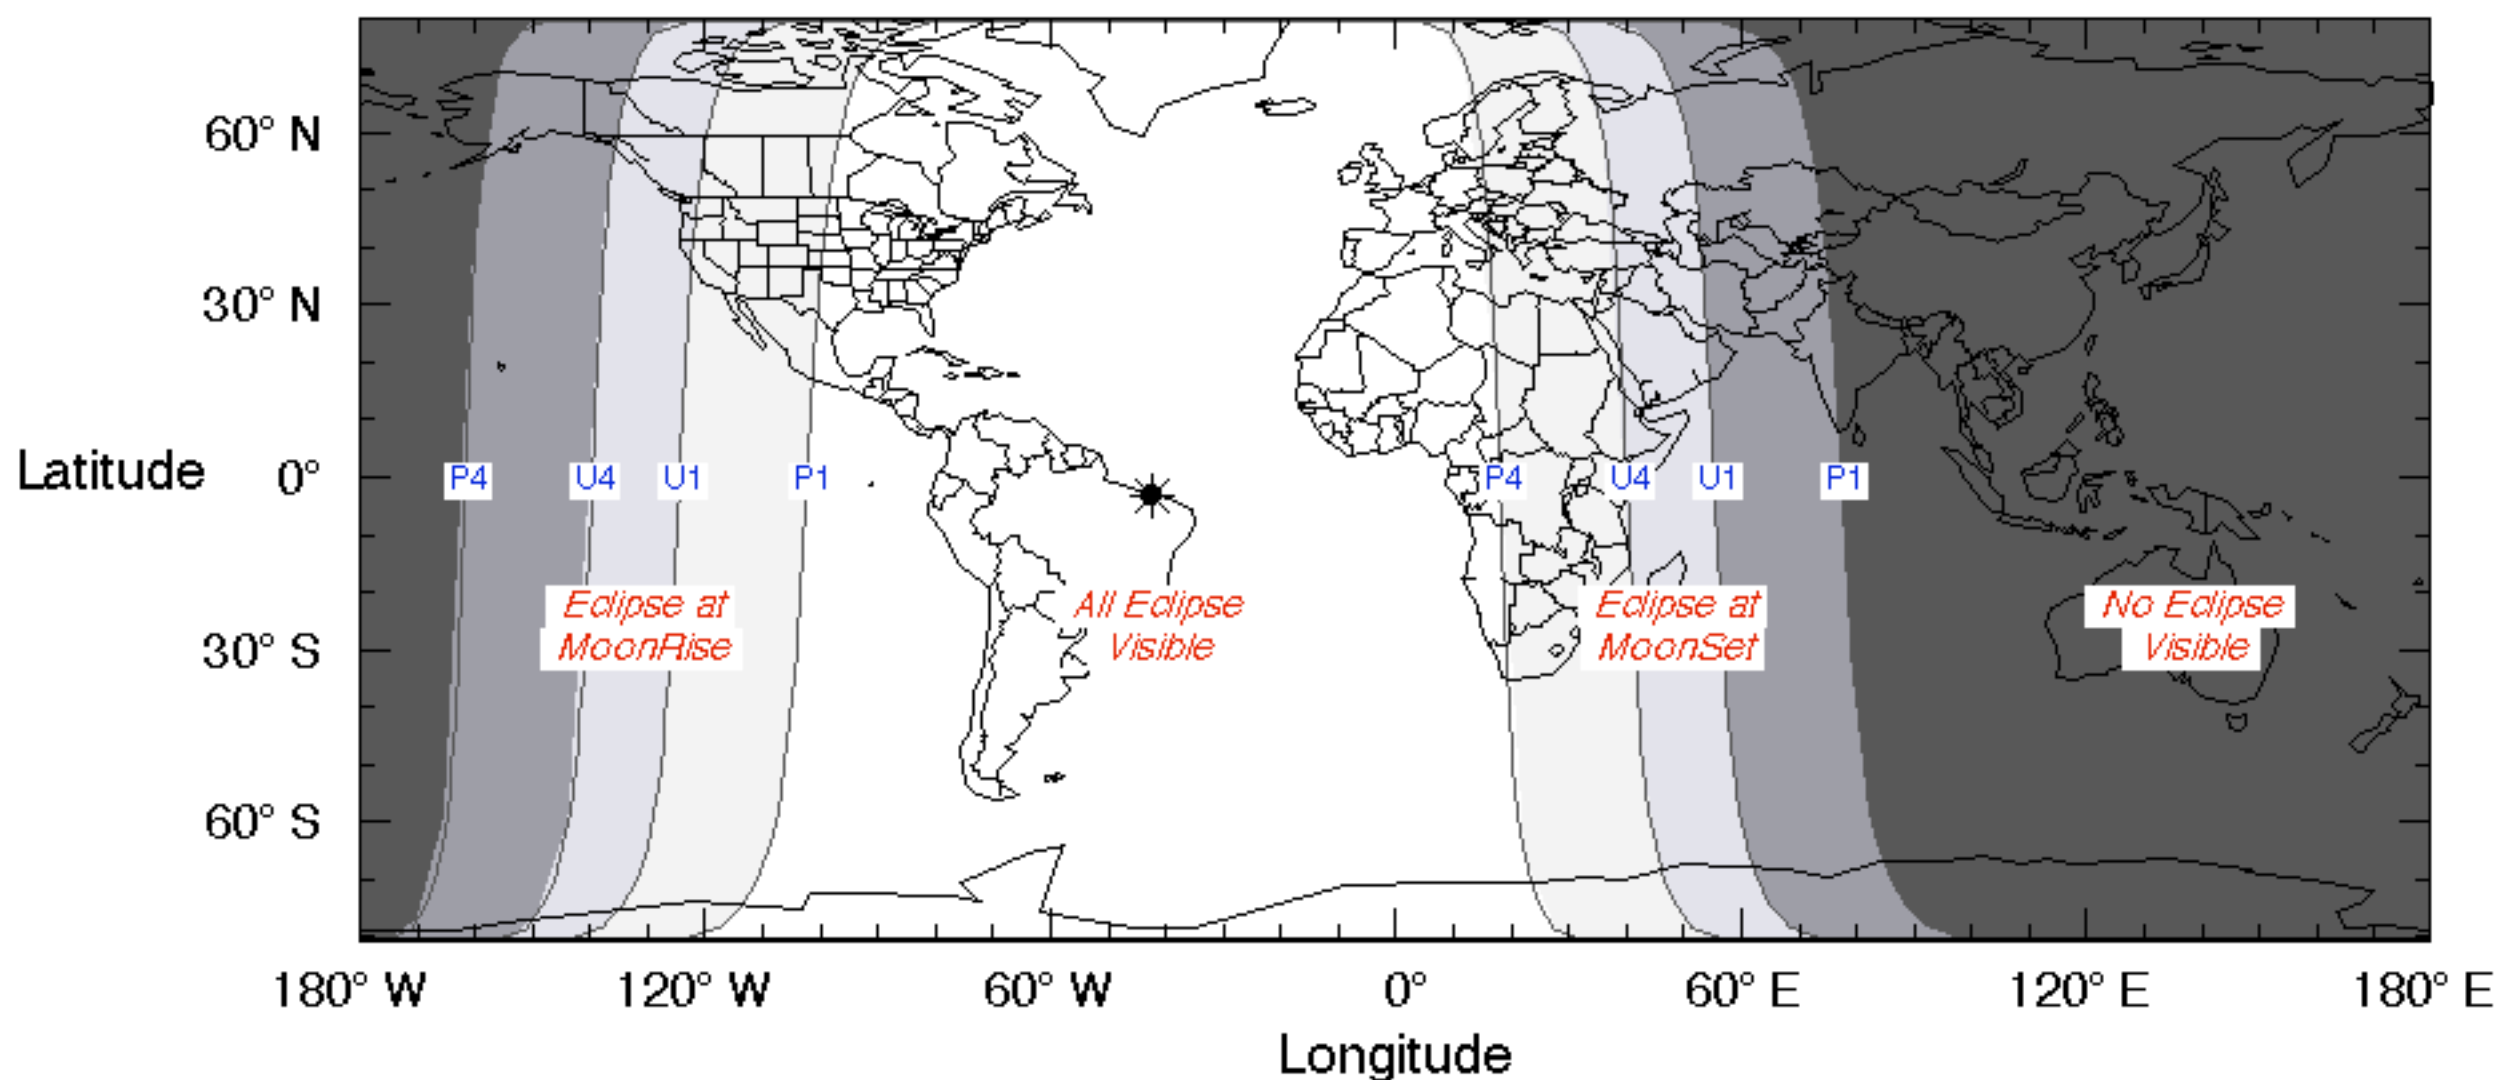

P4 = 04:47:18 UT

F. Espenak, NASA's GSFC
eclipse.gsfc.nasa.gov/eclipse.html

Total Solar Eclipse of 2024 Apr 08

Geocentric Conjunction = 18:36:02.5 UT J.D. = 2460409.275029
 Greatest Eclipse = 18:17:13.1 UT J.D. = 2460409.261957