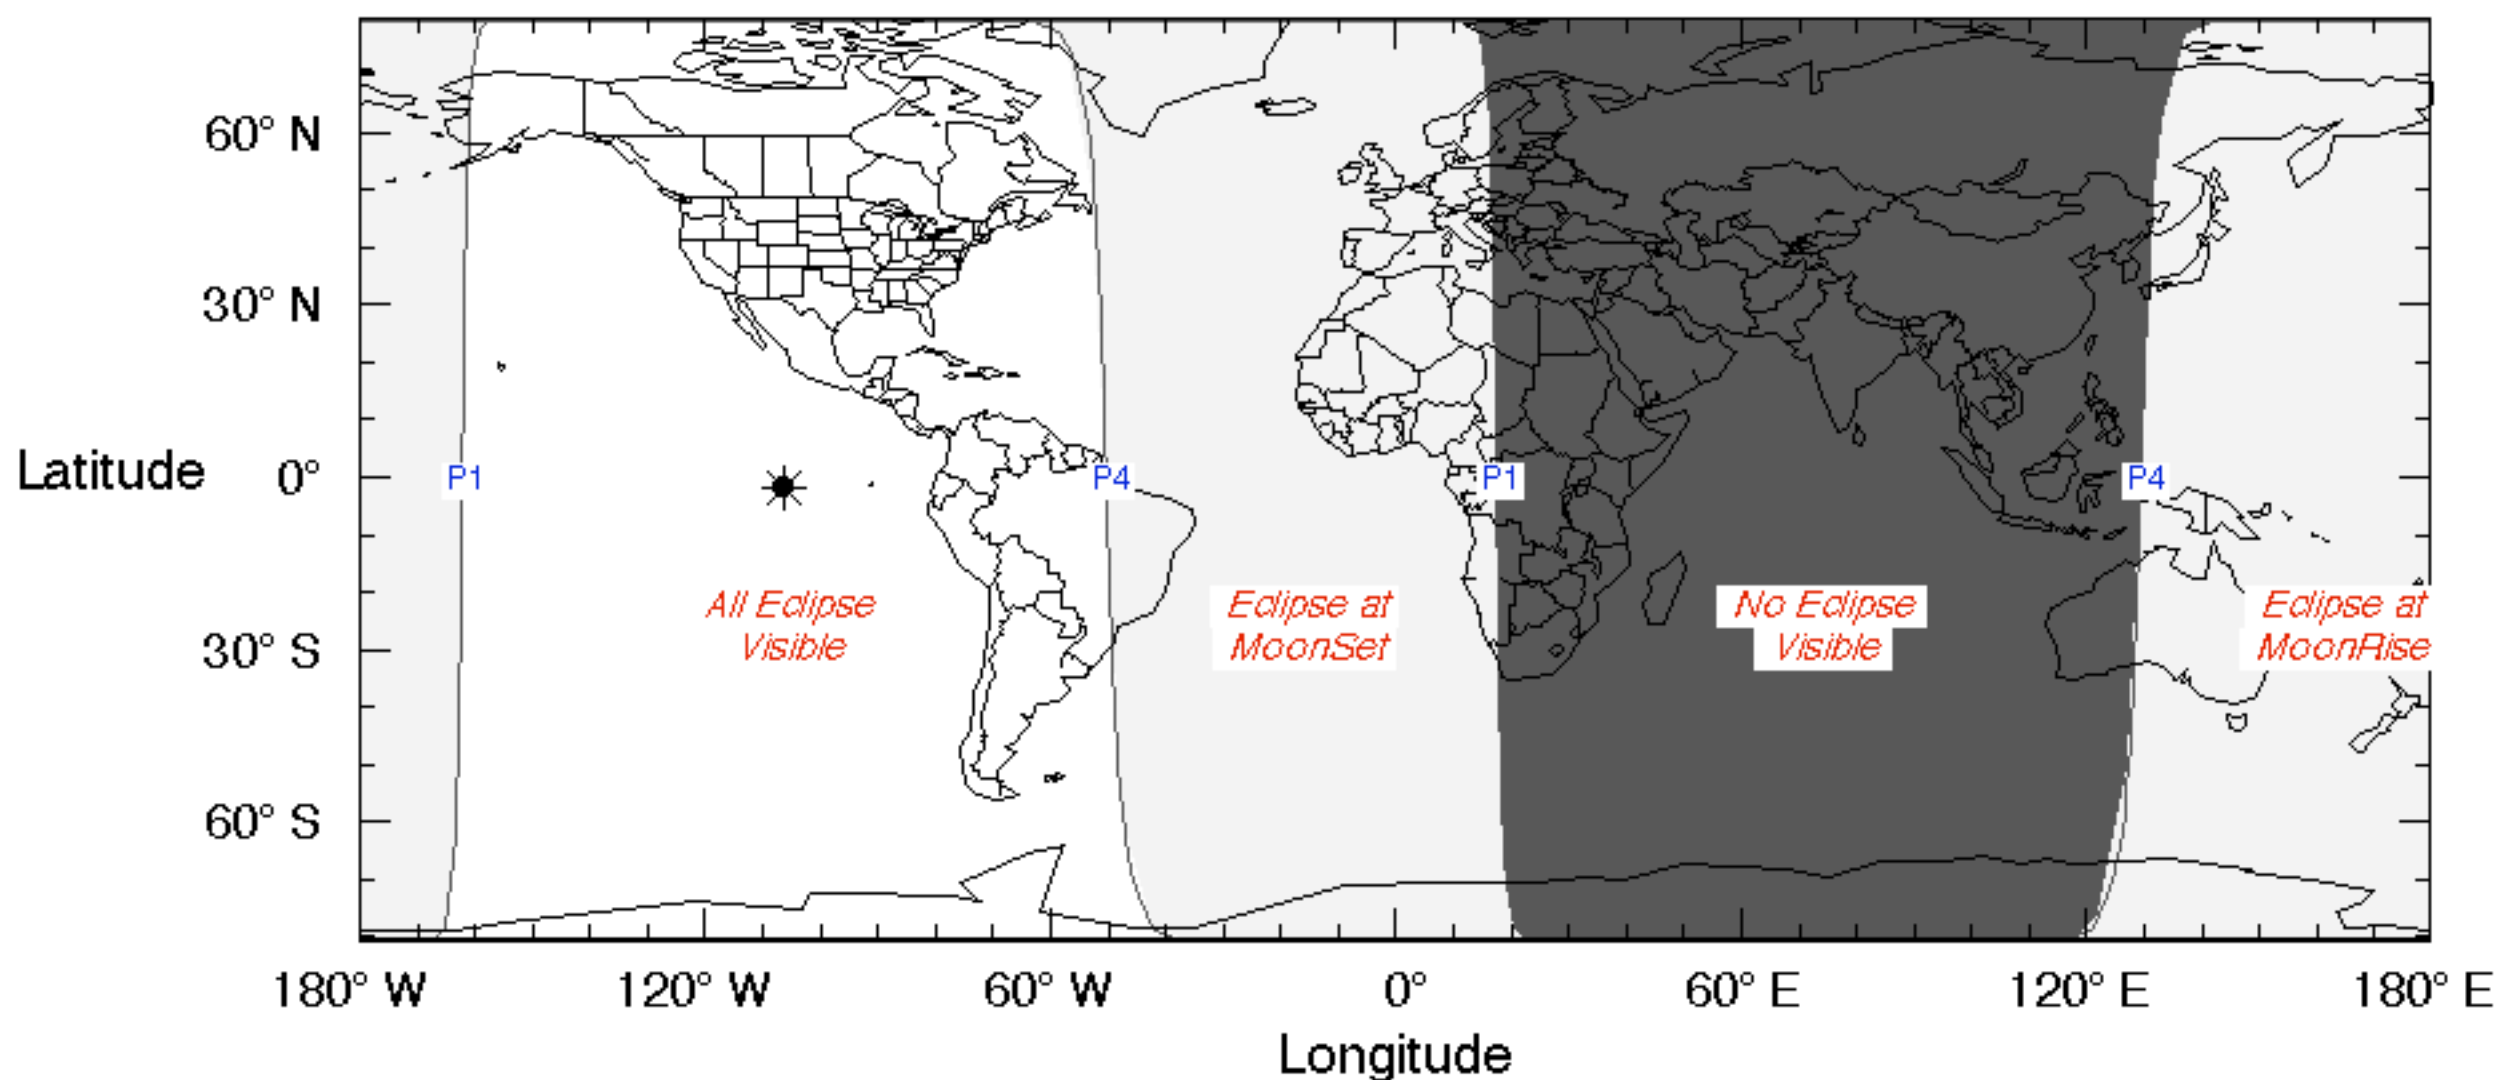

Penumbral = 04h39m07s

Eclipse Contacts

P1 = 04:53:11 UT

P4 = 09:32:18 UT

$\Delta T = 74$ s

Rule = CdT (Danjon)

Eph. = VSOP87/ELP2000-85

F. Espenak, NASA's GSFC
eclipse.gsfc.nasa.gov/eclipse.html