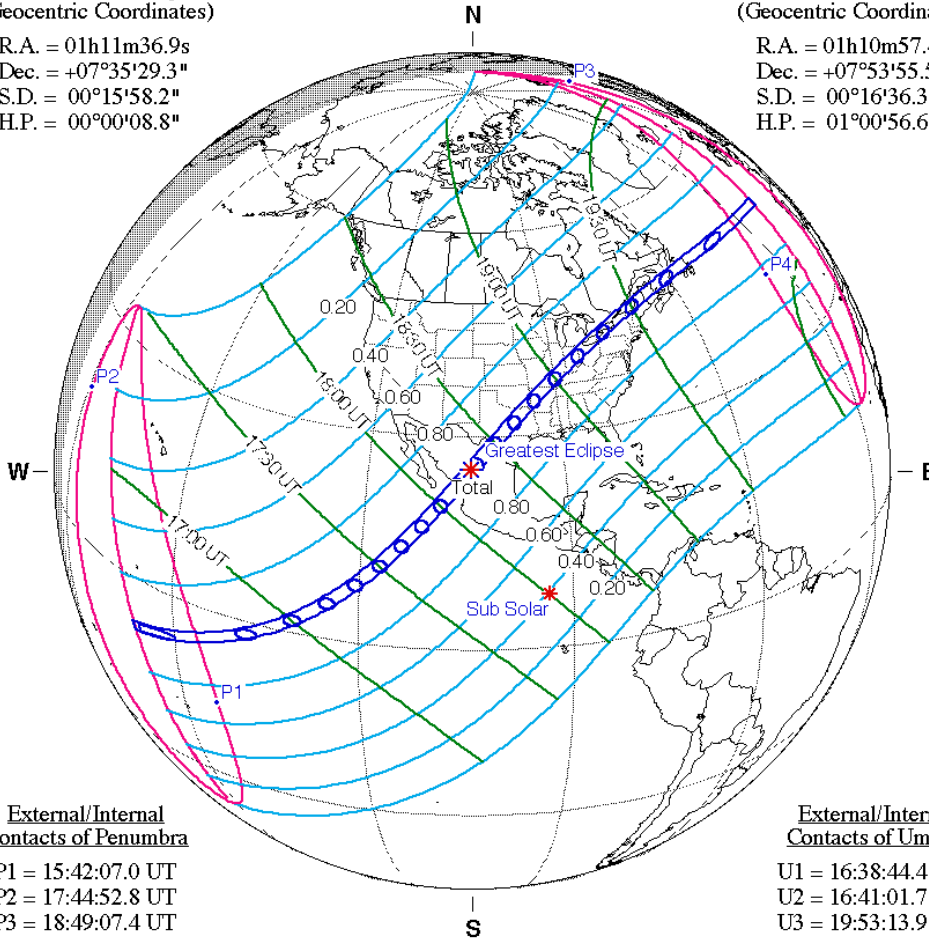

Total Solar Eclipse of 2024 Apr 08

Geocentric Conjunction = 18:36:02.5 UT   J.D. = 2460409.275029
Greatest Eclipse = 18:17:13.1 UT   J.D. = 2460409.261957

Eclipse Magnitude = 1.0565   Gamma = 0.3432

Saros Series = 139   Member = 30 of 71

Sun at Greatest Eclipse
(Geocentric Coordinates)

R.A. = 01h11m36.9s
Dec. = +07°35'29.3"
S.D. = 00°15'58.2"
H.P. = 00°00'08.8"

Moon at Greatest Eclipse
(Geocentric Coordinates)

R.A. = 01h10m57.4s
Dec. = +07°53'55.5"
S.D. = 00°16'36.3"
H.P. = 01°00'56.6"

External/Internal
Contacts of Penumbra

P1 = 15:42:07.0 UT
P2 = 17:44:52.8 UT
P3 = 18:49:07.4 UT
P4 = 20:52:13.8 UT

External/Internal
Contacts of Umbra

U1 = 16:38:44.4 UT
U2 = 16:41:01.7 UT
U3 = 19:53:13.9 UT
U4 = 19:55:29.1 UT

Local Circumstances at Greatest Eclipse

Lat. = 25°17.5'N   Sun Alt. = 69.8°
Long. = 104°07.2'W   Sun Azm. = 149.4°
Path Width = 197.5 km   Duration = 04m28.1s

Ephemeris & Constants

Eph. = Newcomb/ILE
 $\Delta T = 81.2$ s
 $k_1 = 0.2724880$
 $k_2 = 0.2722810$
 $\Delta b = 0.0''$ $\Delta l = 0.0''$

Geocentric Libration
(Optical + Physical)

$l = 2.00^\circ$
 $b = -0.46^\circ$
 $c = -20.75^\circ$

Brown Lun. No. = 1253

F. Espenak, NASA's GSFC - Fri, Jul 2,
sunearth.gsfc.nasa.gov/eclipse/eclipse.html