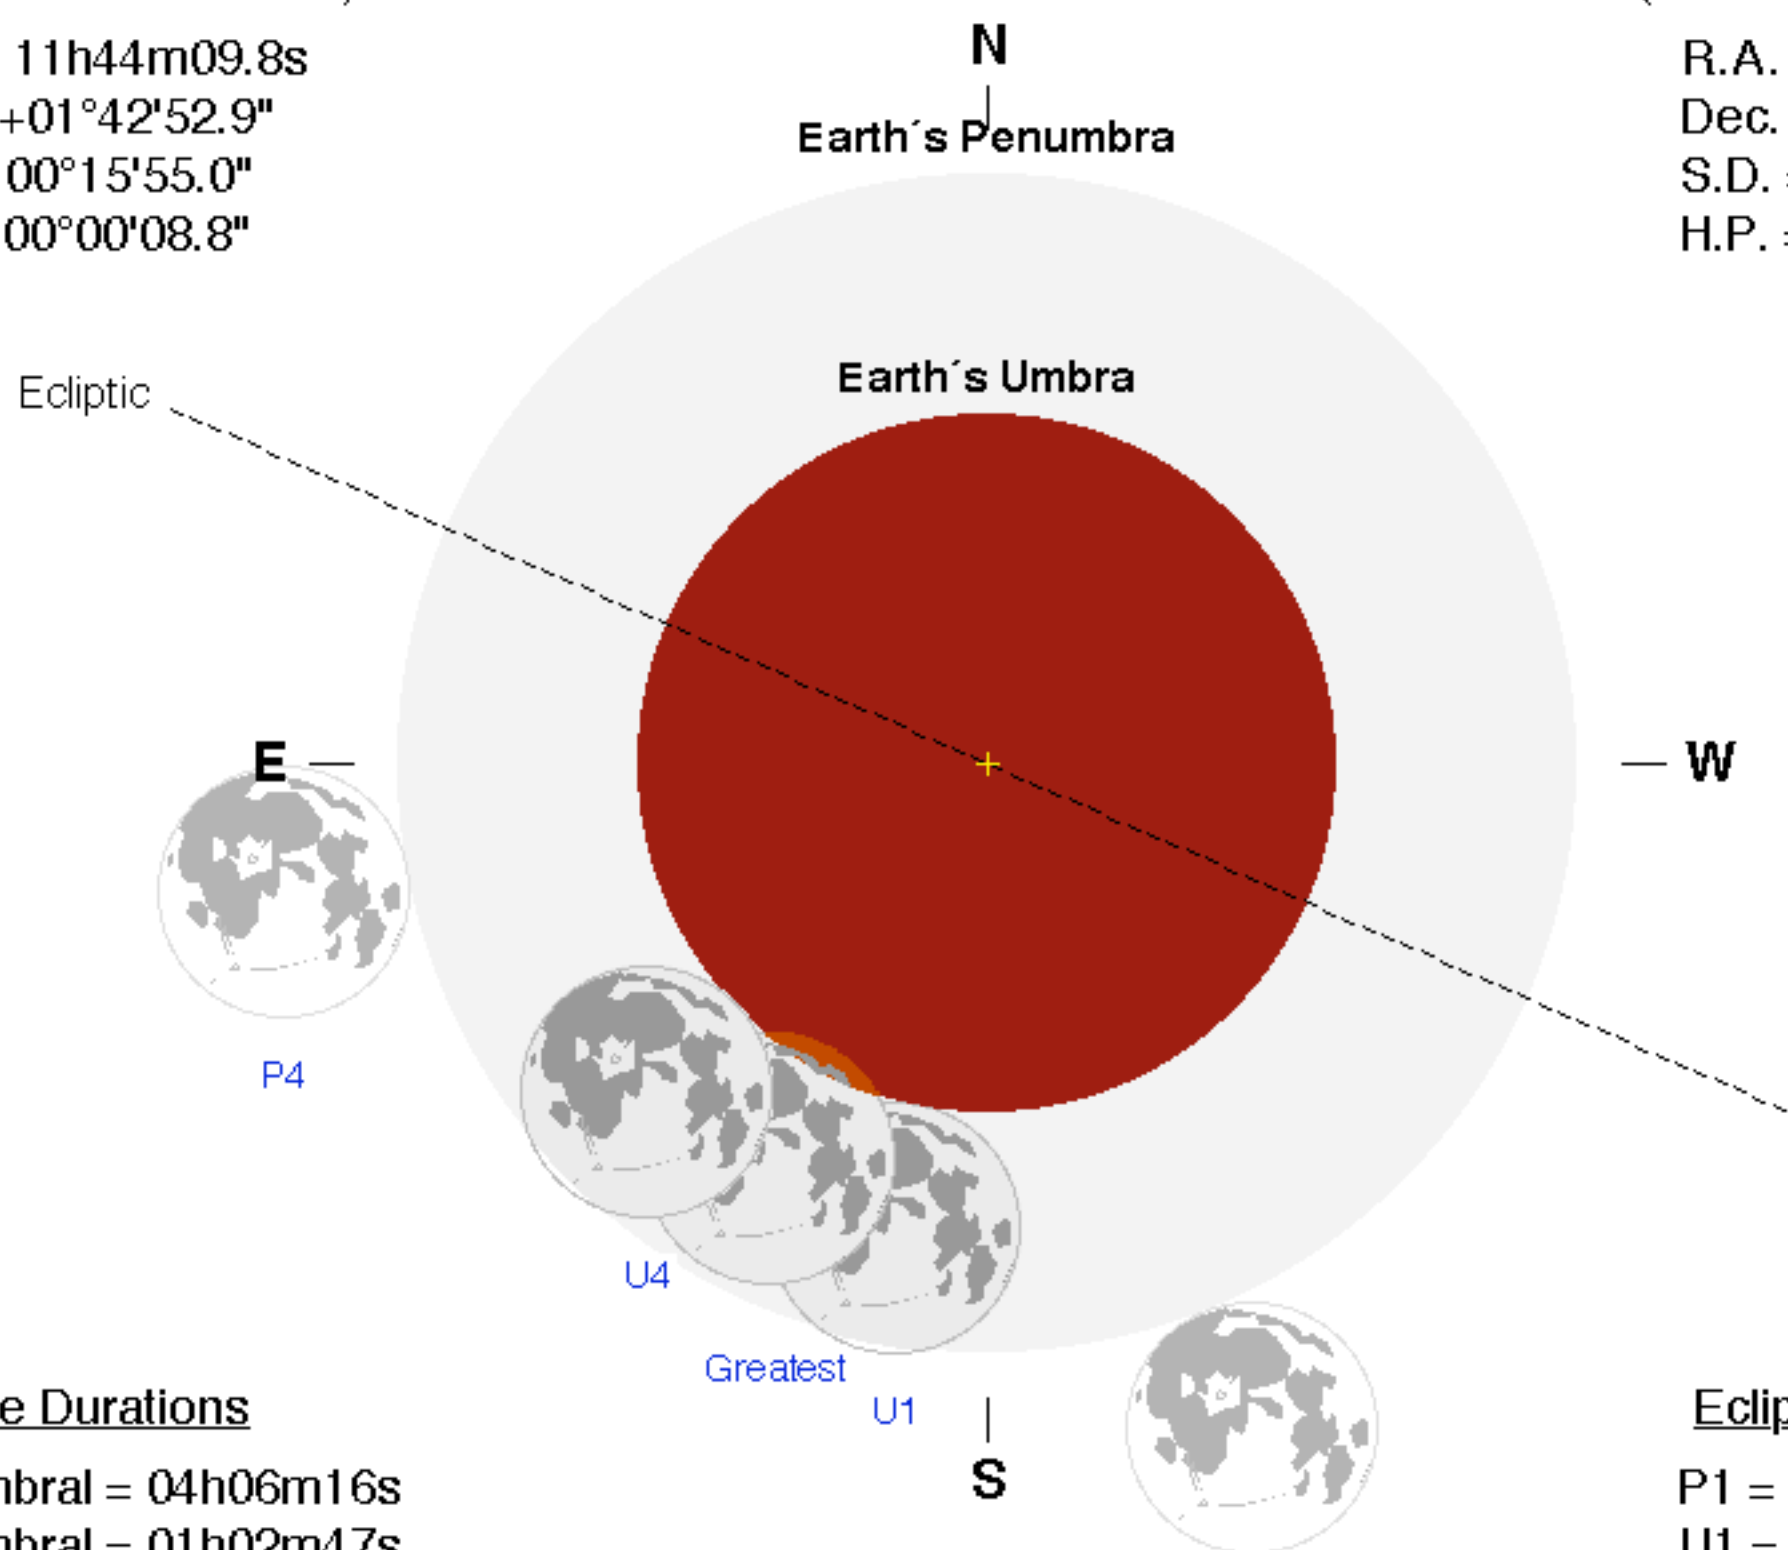

H.P. = 00°00'08.8"

Moon at Greatest Eclipse (Geocentric Coordinates)

R.A. = 23h46m06.0s

Dec. = -02°35'26.8"

S.D. = 00°16'42.8"

H.P. = 01°01'20.4"

Eclipse Durations

Penumbral = 04h06m16s