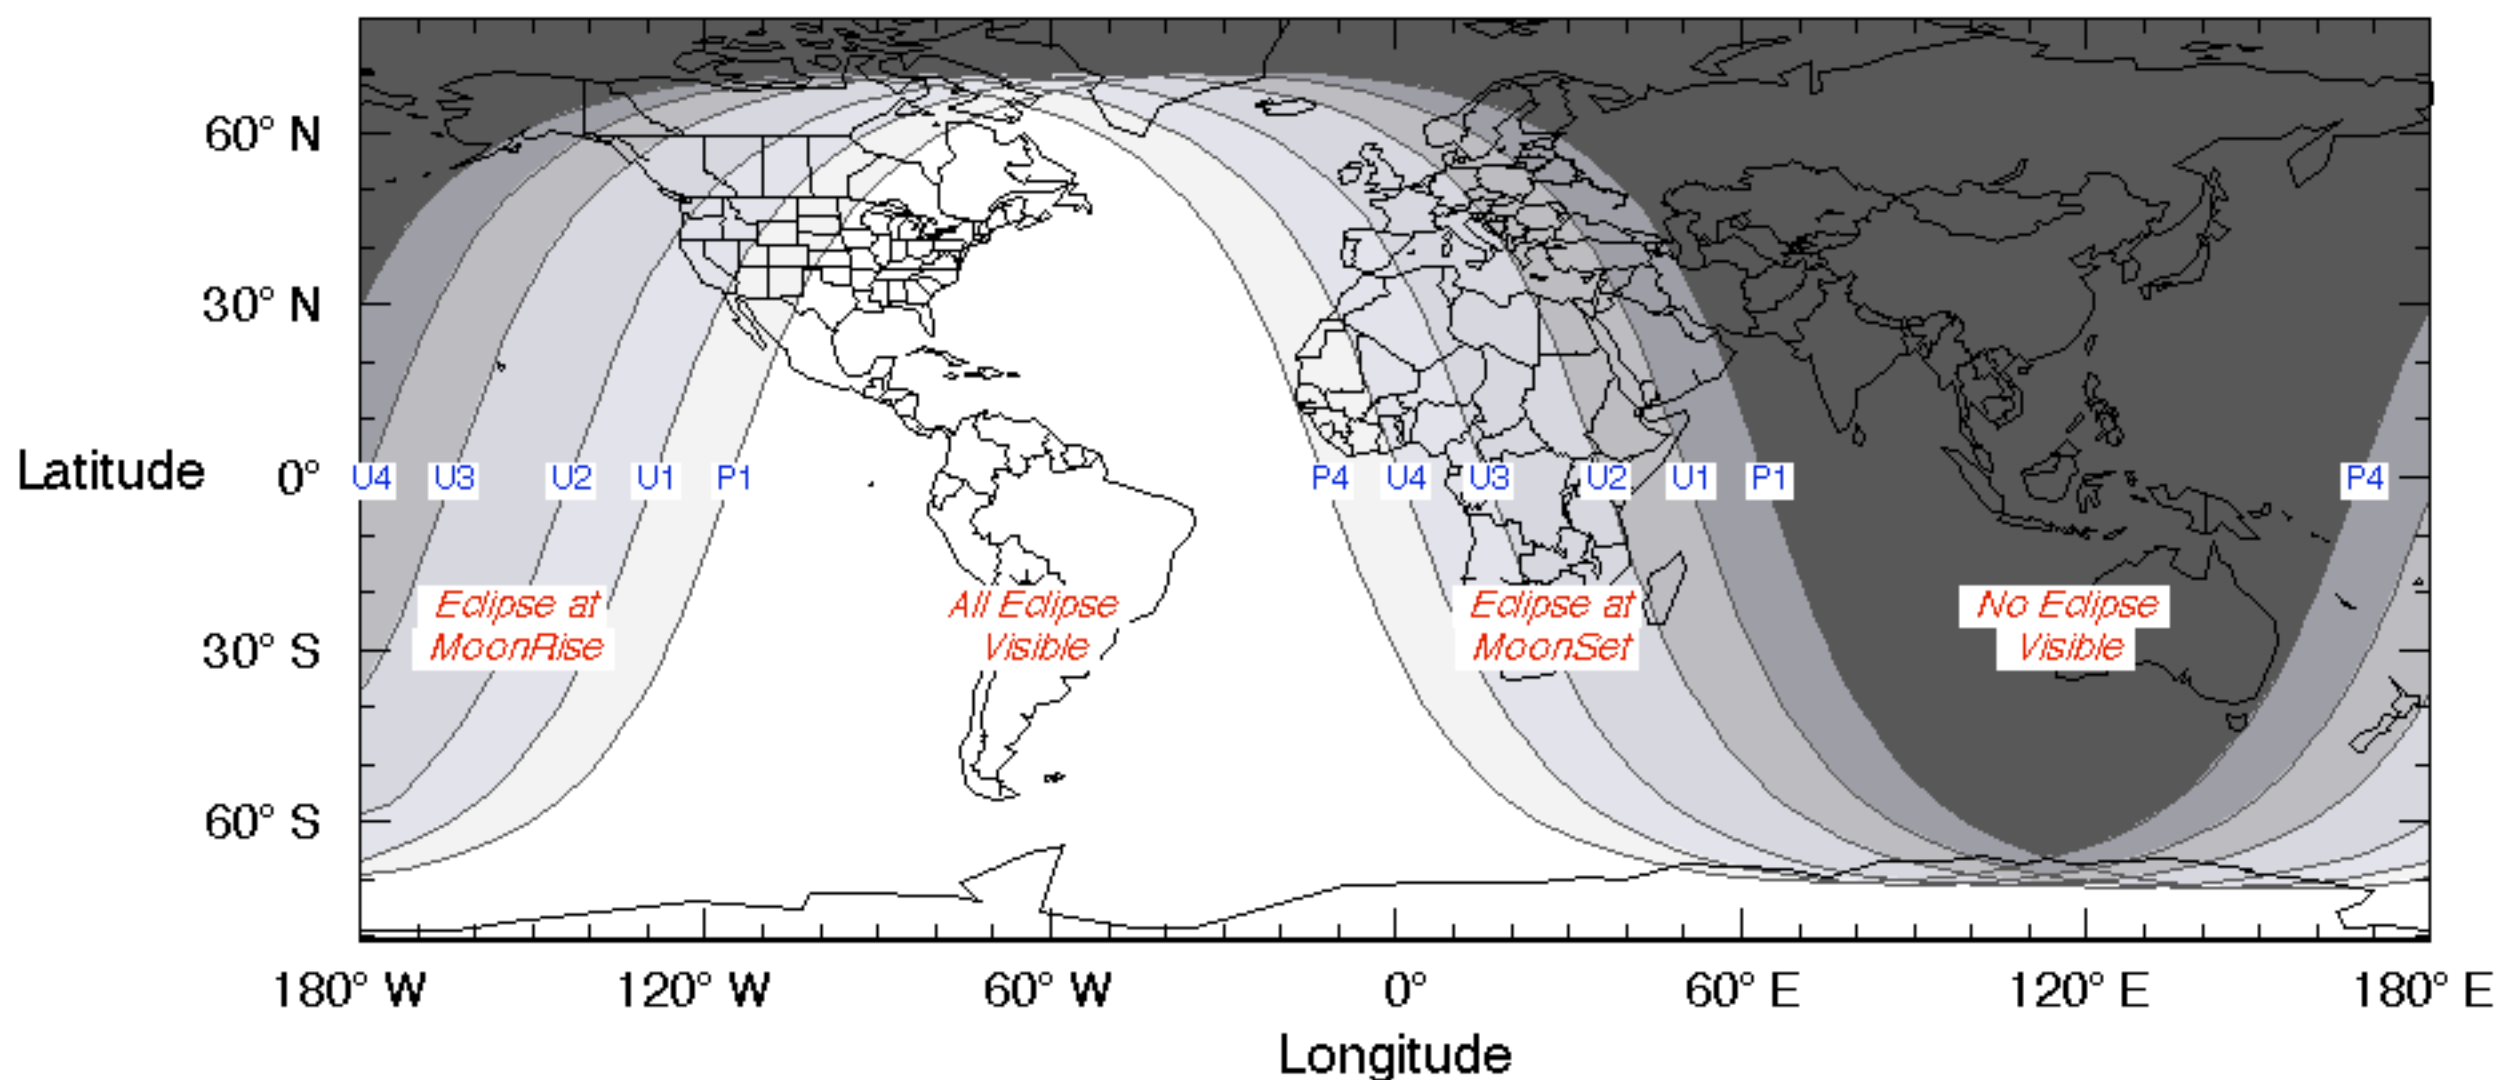

U1 = 02:27:53 UT

U2 = 03:29:03 UT

U3 = 04:53:56 UT

U4 = 05:55:07 UT

P4 = 06:50:48 UT

F. Espenak, NASA's GSFC
eclipse.gsfc.nasa.gov/eclipse.html

Total Lunar Eclipse of 2022 Nov 08

Ecliptic Conjunction = 11:03:18.4 TD (= 11:02:05.3 UT)