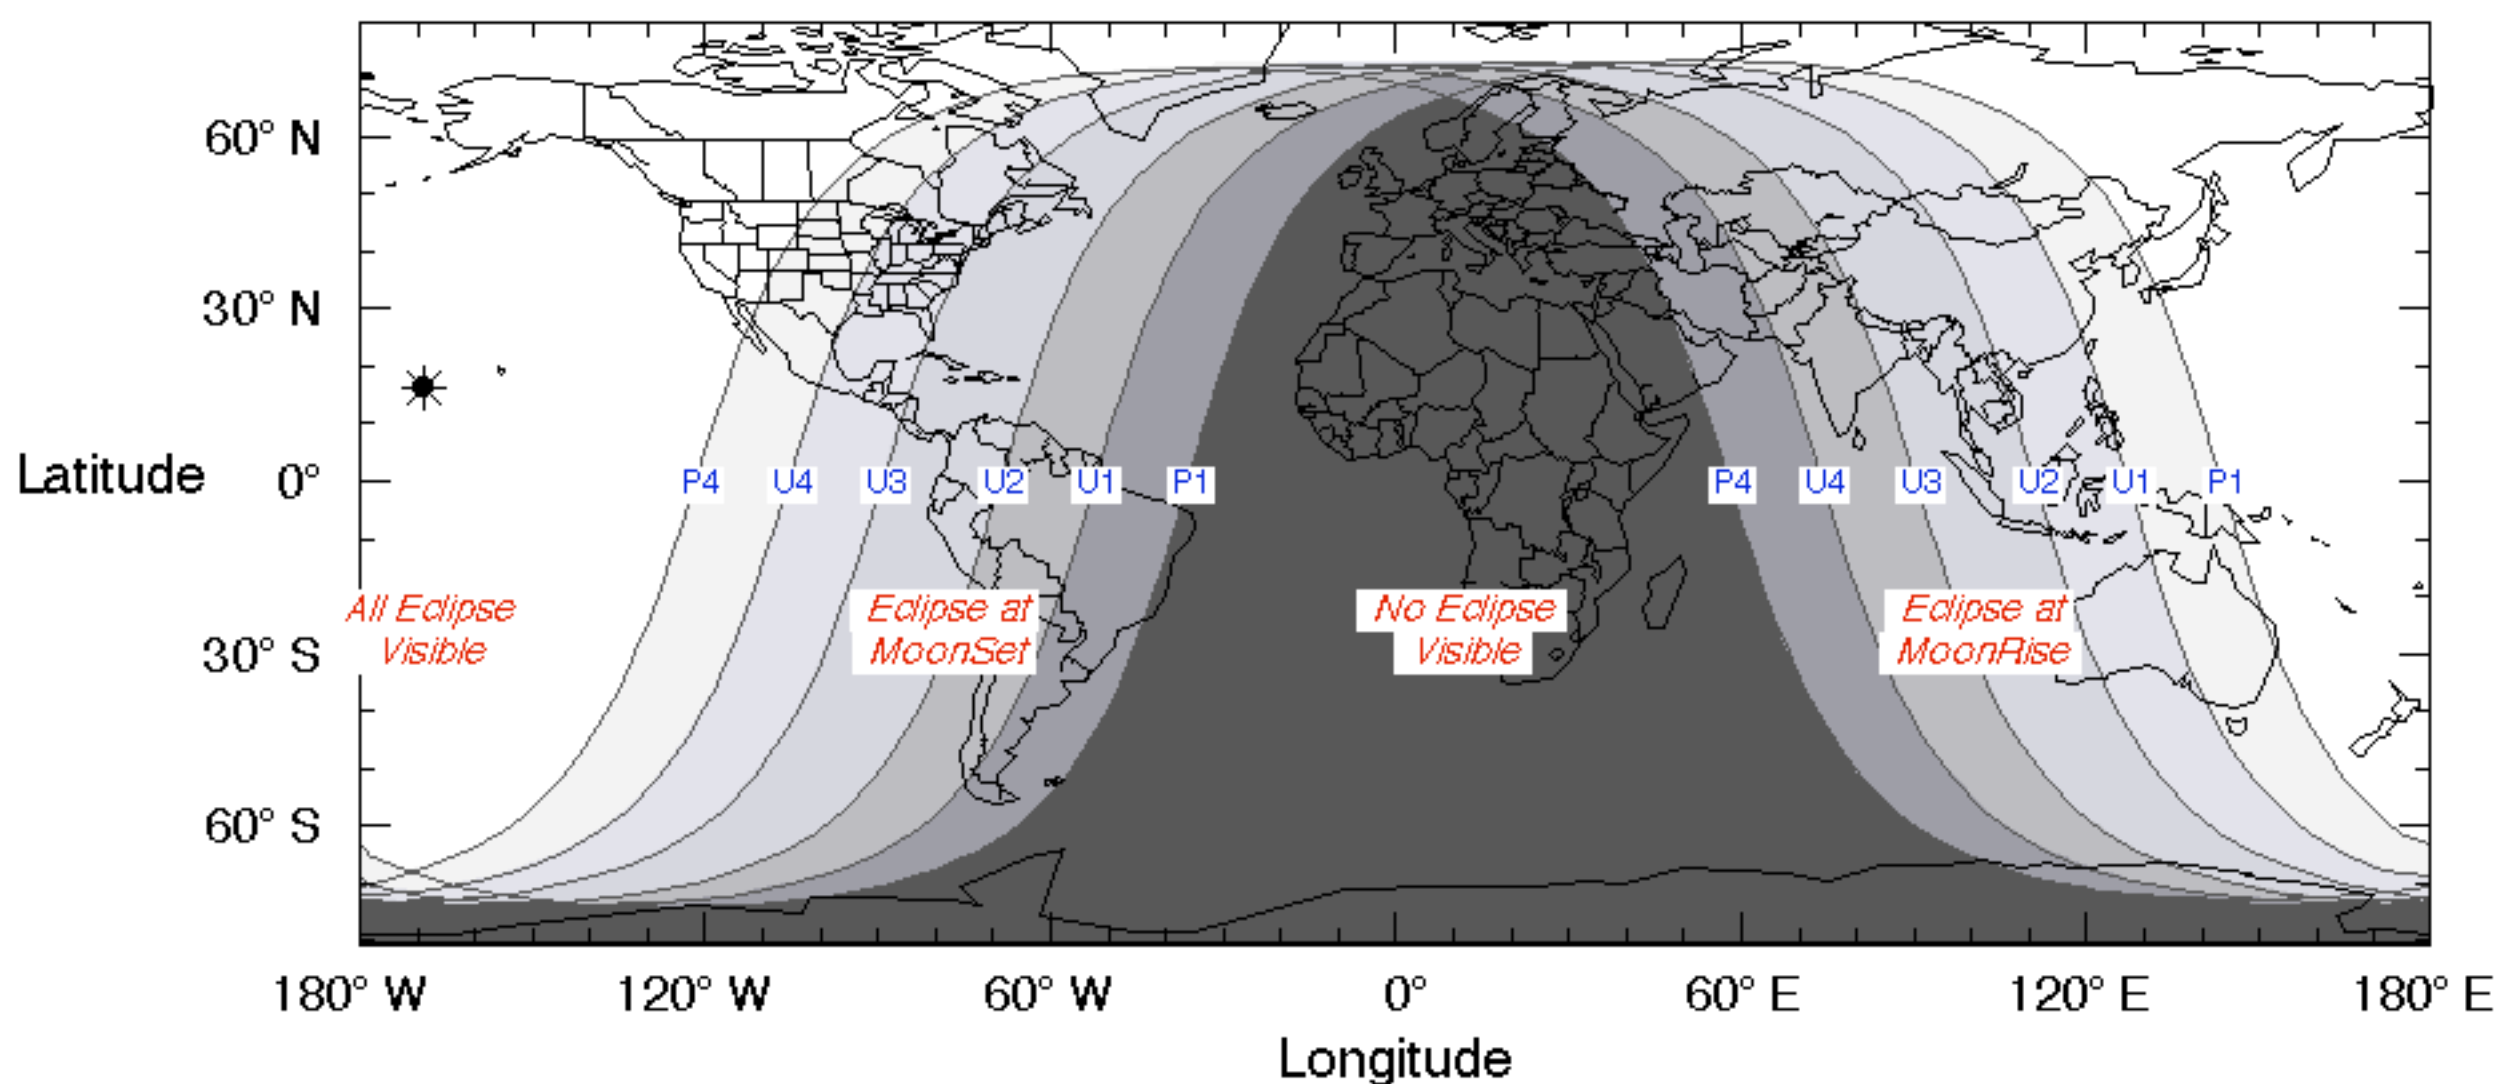

Total Lunar Eclipse of 2022 Nov 08

Ecliptic Conjunction = 11:03:18.4 TD (= 11:02:05.3 UT)

Greatest Eclipse = 11:00:22.0 TD (= 10:59:08.8 UT)

Penumbral Magnitude = 2.4143

P. Radius = 1.2164°

Gamma = 0.2570

Umbral Magnitude = 1.3589

U. Radius = 0.6783°

Axis = 0.2404°

Saros Series = 136

Member = 20 of 72

Sun at Greatest Eclipse (Geocentric Coordinates)

R.A. = 14h54m11.2s

Dec. = -16°37'47.0"

S.D. = 00°16'08.5"

H.P. = 00°00'08.9"

Moon at Greatest Eclipse (Geocentric Coordinates)

R.A. = 02h53m48.1s

Dec. = +16°51'06.7"

S.D. = 00°15'17.7"

H.P. = 00°56'07.8"

Eclipse Durations

Penumbral = 05h53m51s

Umbral = 03h39m50s

Total = 01h24m58s

$\Delta T = 73$ s

Rule = CdT (Danjon)

Eph. = VSOP87/ELP2000-85

Eclipse Contacts

P1 = 08:02:17 UT

U1 = 09:09:12 UT

U2 = 10:16:39 UT

U3 = 11:41:37 UT

U4 = 12:49:03 UT

P4 = 13:56:08 UT

F. Espenak, NASA's GSFC
eclipse.gsfc.nasa.gov/eclipse.html