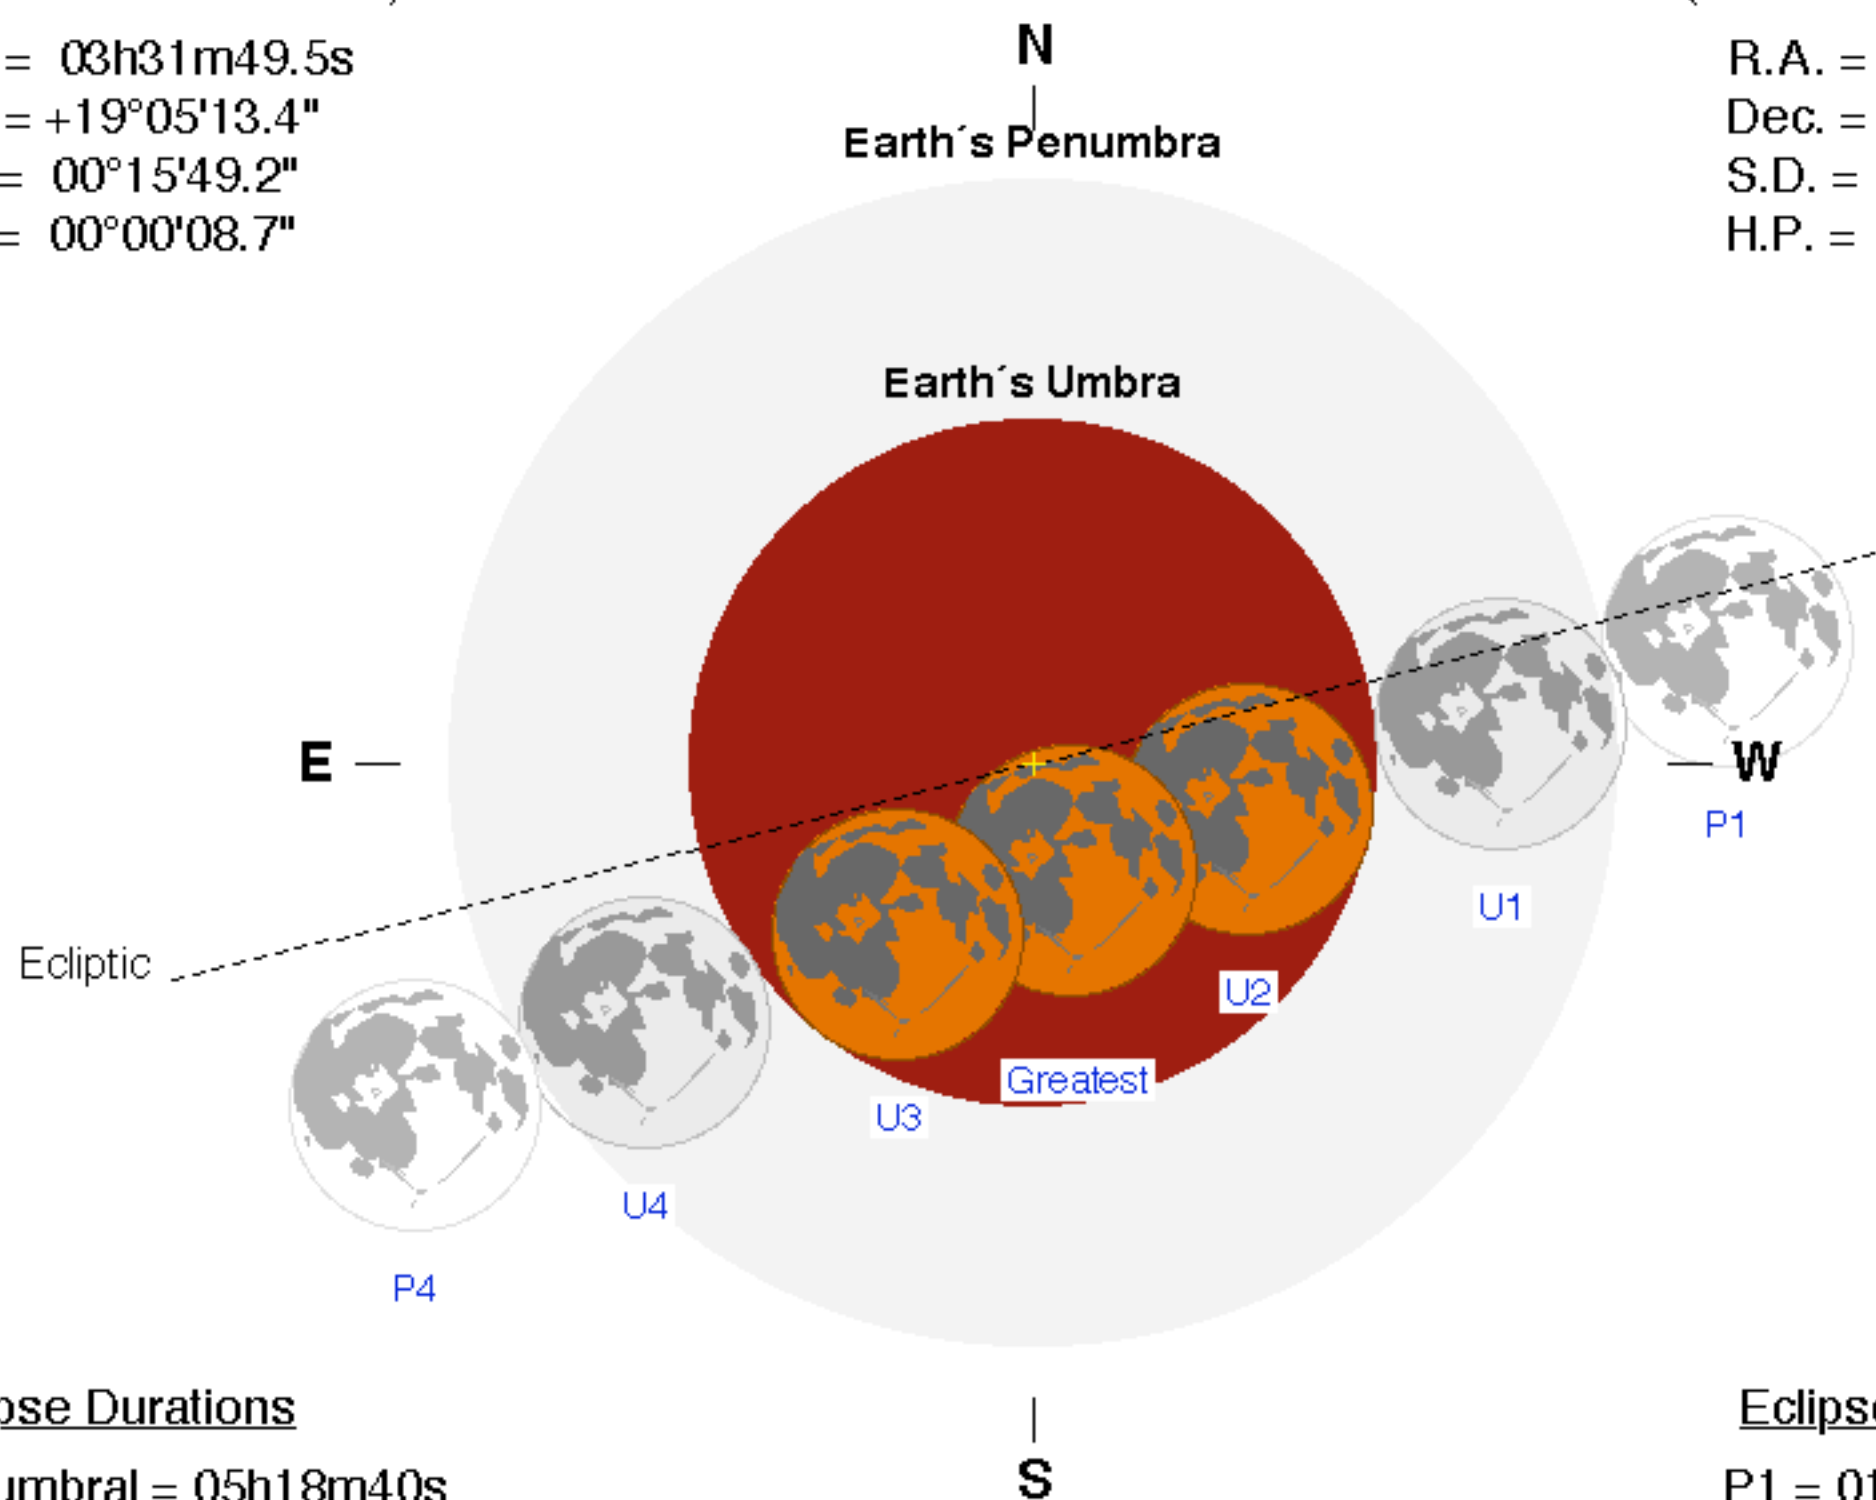

S.D. = 00°15'49.2"

H.P. = 00°00'08.7"

Moon at Greatest Eclipse (Geocentric Coordinates)

R.A. = 15h31m27.8s

Dec. = -19°19'40.4"

S.D. = 00°16'29.9"

H.P. = 01°00'33.1"

Eclipse Durations