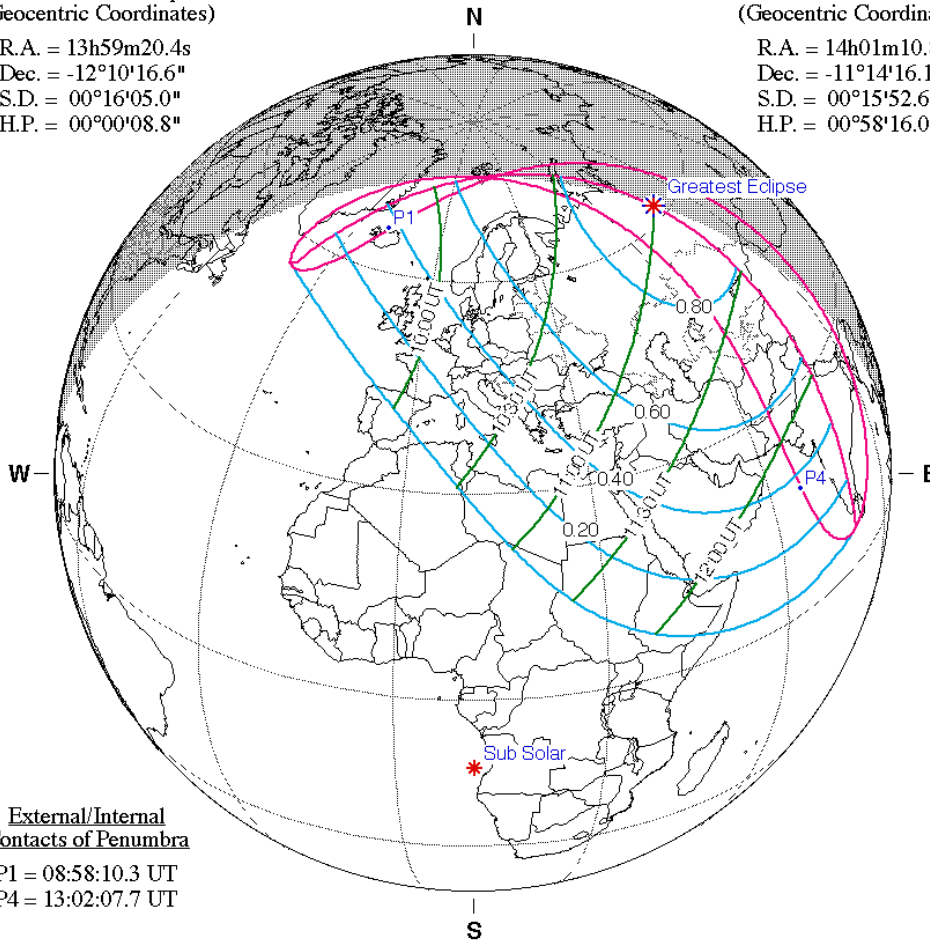

Partial Solar Eclipse of 2022 Oct 25

Geocentric Conjunction = 10:03:36.7 UT   J.D. = 2459877.919175
Greatest Eclipse = 11:00:00.4 UT   J.D. = 2459877.958338
Eclipse Magnitude = 0.8611   Gamma = 1.0700
Saros Series = 124   Member = 55 of 73

Sun at Greatest Eclipse
(Geocentric Coordinates)

R.A. = 13h59m20.4s
Dec. = -12°10'16.6"
S.D. = 00°16'05.0"
H.P. = 00°00'08.8"

Moon at Greatest Eclipse
(Geocentric Coordinates)

R.A. = 14h01m10.8s
Dec. = -11°14'16.1"
S.D. = 00°15'52.6"
H.P. = 00°58'16.0"

External/Internal
Contacts of Penumbra

P1 = 08:58:10.3 UT
P4 = 13:02:07.7 UT

Ephemeris & Constants

Eph. = Newcomb/ILE
 $\Delta T = 79.7 \text{ s}$
 $k1 = 0.2724880$
 $k2 = 0.2722810$
 $\Delta b = 0.0''$ $\Delta l = 0.0''$

Geocentric Libration
(Optical + Physical)

$l = -4.55^\circ$
 $b = -1.38^\circ$
 $c = 18.60^\circ$

Brown Lun. No. = 1235

F. Espenak, NASA's GSFC - Fri, Jul 2,
sunearth.gsfc.nasa.gov/eclipse/eclipse.html