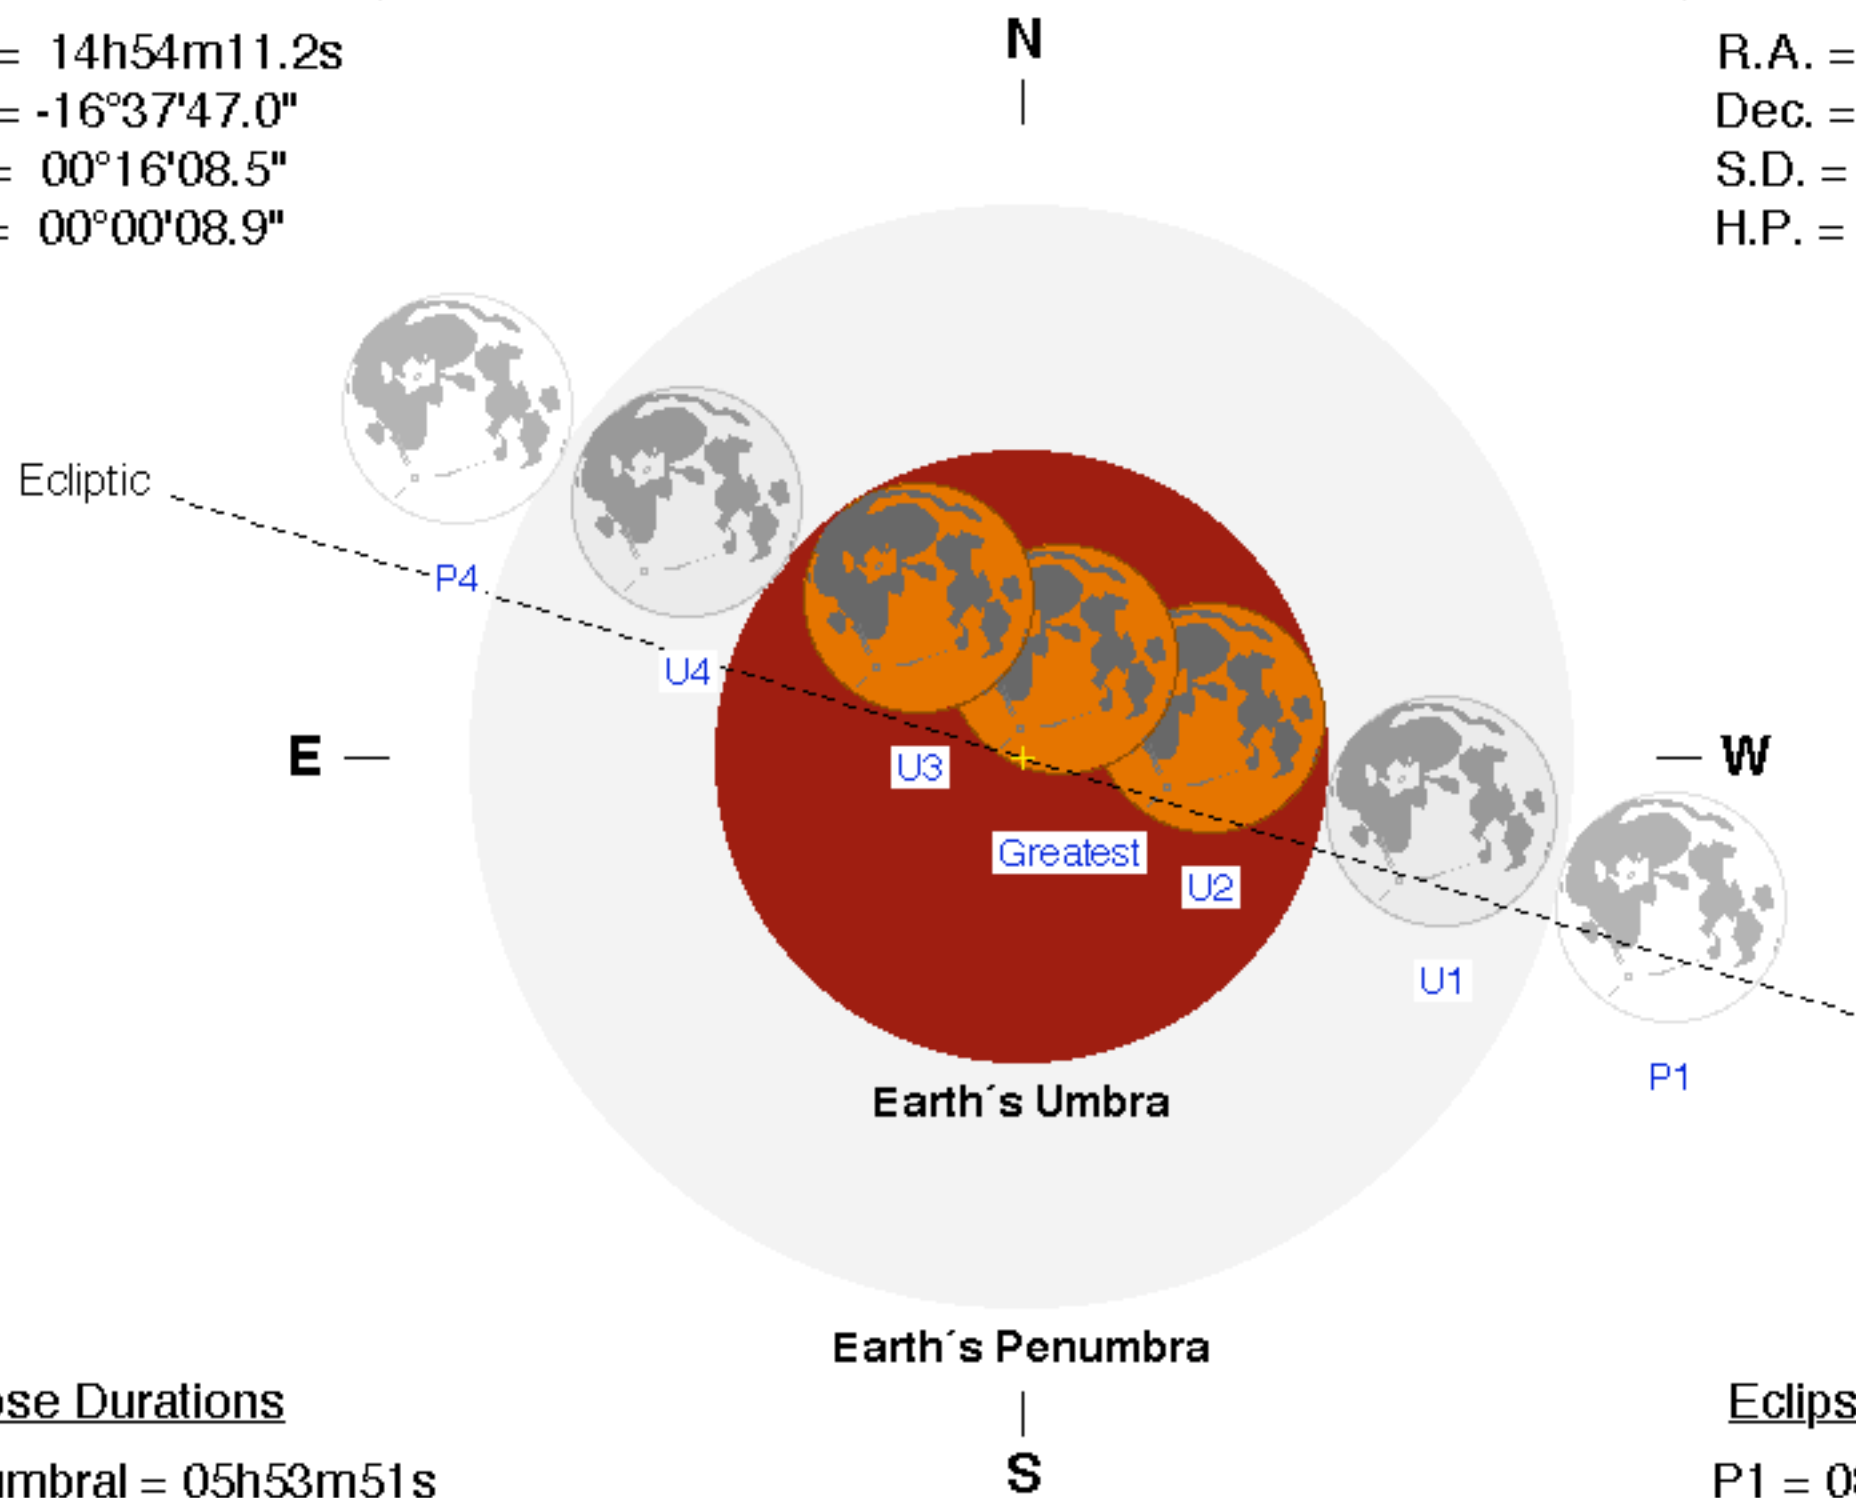

Dec. = +16°51'06.7"

S.D. = 00°15'17.7"

H.P. = 00°56'07.8"

Eclipse Durations

Penumbral = 05h53m51s

Umbral = 03h39m50s

Total = 01h24m58s

$\Delta T = 73$ s