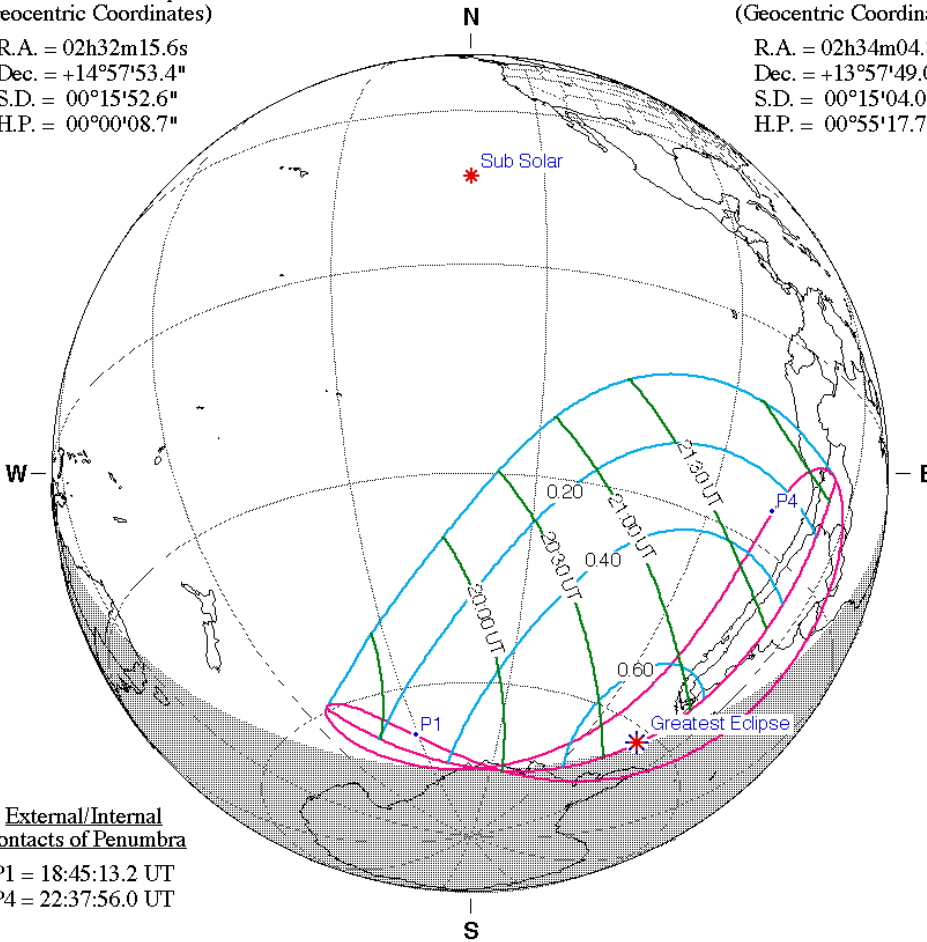

Moon at Greatest Eclipse
(Geocentric Coordinates)

R.A. = 02h34m04.8s
 Dec. = +13°57'49.0"
 S.D. = 00°15'04.0"
 H.P. = 00°55'17.7"

External/Internal
Contacts of Penumbra

P1 = 18:45:13.2 UT
 P4 = 22:37:56.0 UT